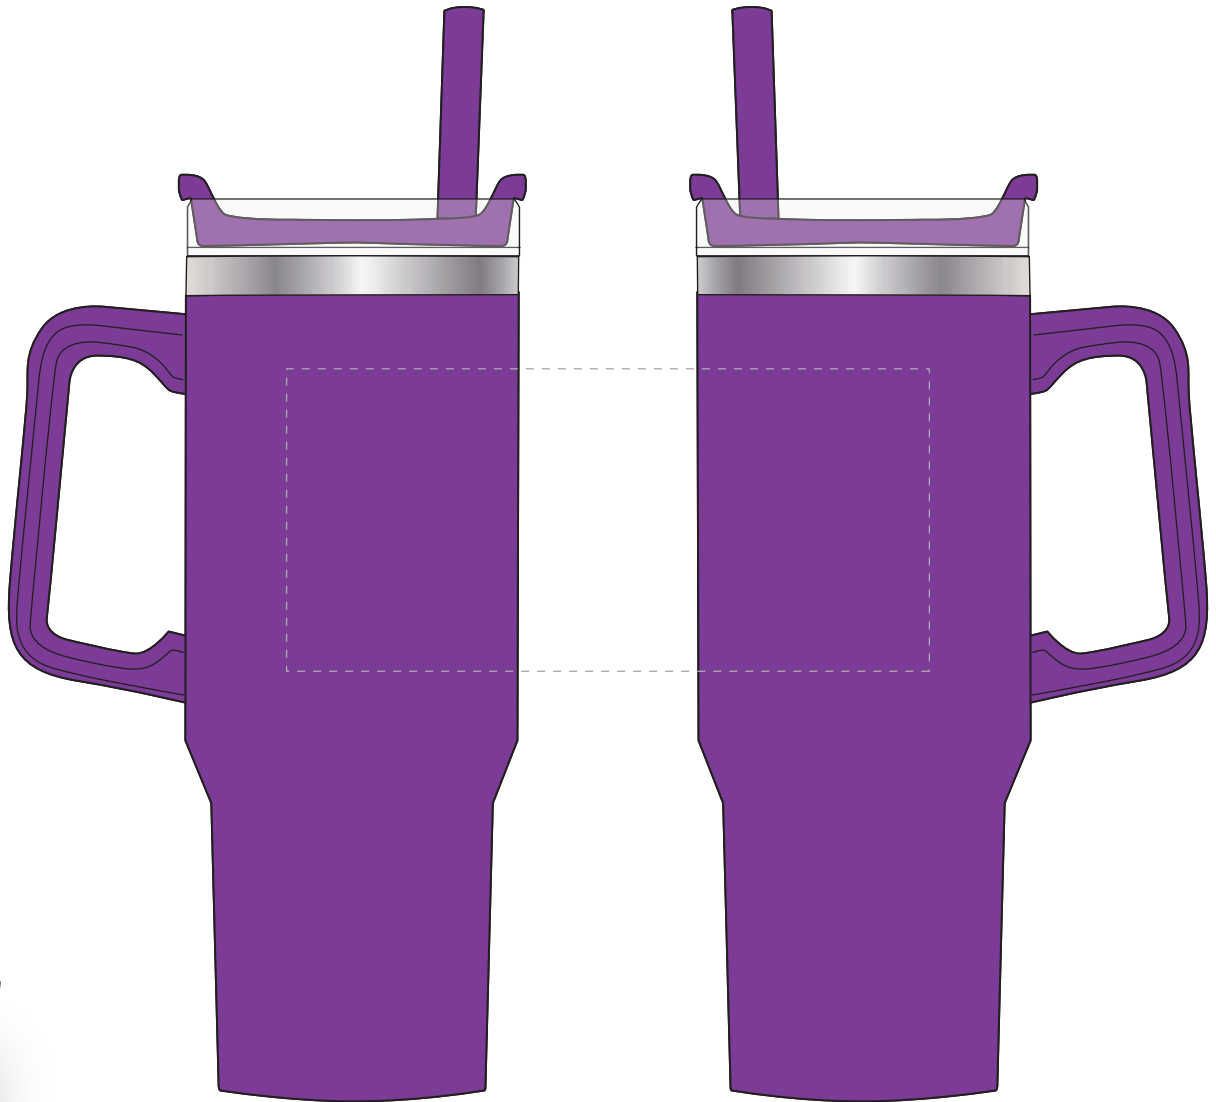

Your Ref:	Quantity:	Product Code: MG2924
Our Ref:	Version: 1	Product Colour: PURPLE

**PRINTING CONCERNS:****PRODUCT INFO: LOGO MAY NOT LINE UP TO STRAW**

Please note that this product has Sustainability Markings that are not visible from this perspective

We stock this item in the following colours

**PANTONE REFERENCE(S)**

● Colour 1

ARTWORK SCALE 50%

Product Image for visualisation  
- colours may vary

The dashed line is to demonstrate print area and will not appear on your printed item