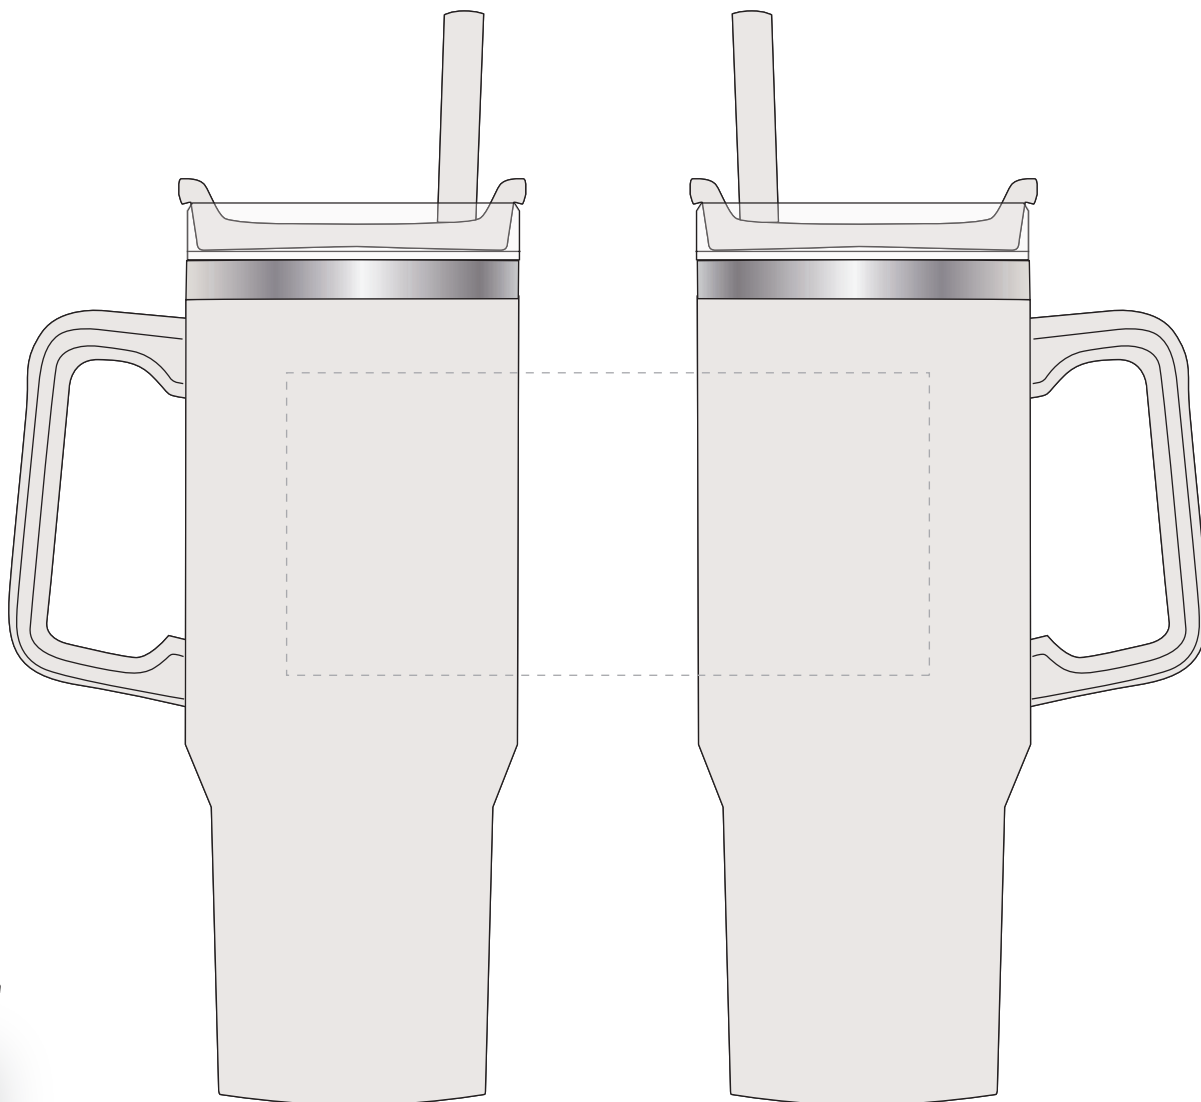

Your Ref:
Our Ref:Quantity:
Version: 1Product Code: MG2924
Product Colour: WHITE**PRINTING CONCERNS:****PRODUCT INFO: LOGO MAY NOT LINE UP TO STRAW**

Please note that this product has Sustainability Markings that are not visible from this perspective

We stock this item in the following colours

**PANTONE REFERENCE(S)**

● Colour 1

ARTWORK SCALE 50%

Product Image for visualisation
- colours may vary

The dashed line is to demonstrate print area and will not appear on your printed item