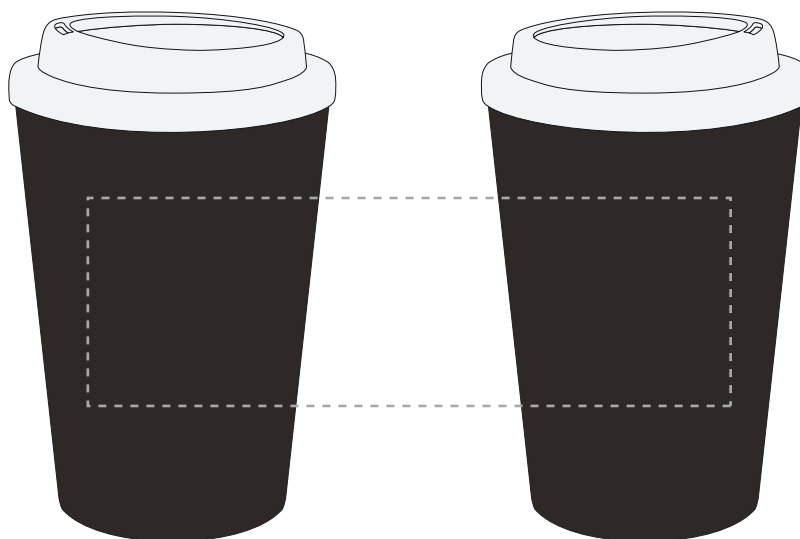

**PANTONE REFERENCE(S)**

- Colour 1
- Colour 2
- Colour 3
- Colour 4

ARTWORK SCALE 50%

LOGOS WILL BE DIRECTLY OPPOSITE  
LOGOS WILL NOT BE DIRECTLY OPPOSITE

Product Image for visualisation  
- colours may vary

The dashed line is to demonstrate print area and will not appear on your printed item

**PLEASE NOTE:**

- All colours including print and product are for visual purposes only and should not be regarded as the actual colour of the product and print.
- Some products may vary from batch to batch and may differ from previous orders.
- The colour and texture of a product can also have an effect on the final print colour.
- By approving this order we accept that you understand these terms.