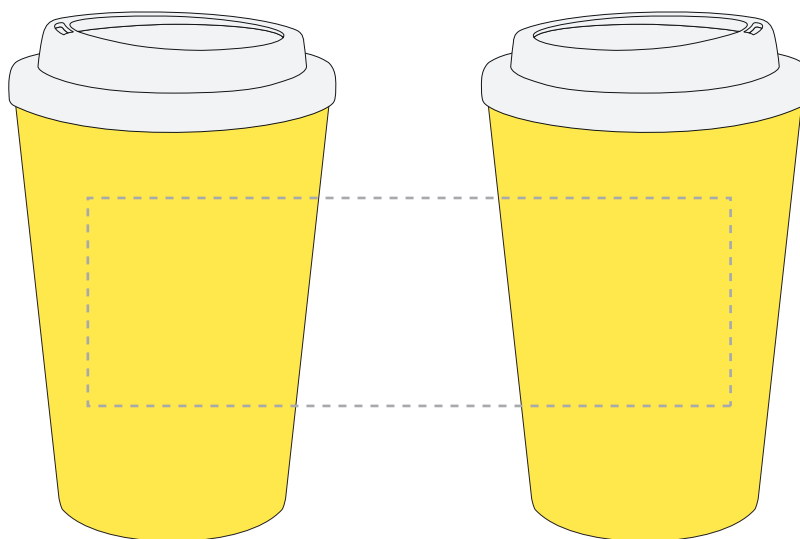

Your Ref:

Quantity:

Product Code: MG3017

Our Ref:

Version: 1

Product Colour: YELLOW

PRINTING CONCERNS:

We stock this item in the following colours

**PANTONE REFERENCE(S)**

- Colour 1
- Colour 2
- Colour 3
- Colour 4

ARTWORK SCALE 50%

LOGOS WILL BE DIRECTLY OPPOSITE
LOGOS WILL NOT BE DIRECTLY OPPOSITE

Product Image for visualisation
- colours may vary

The dashed line is to demonstrate print area and will not appear on your printed item

PLEASE NOTE:

- All colours including print and product are for visual purposes only and should not be regarded as the actual colour of the product and print.
- Some products may vary from batch to batch and may differ from previous orders.
- The colour and texture of a product can also have an effect on the final print colour.
- By approving this order we accept that you understand these terms.