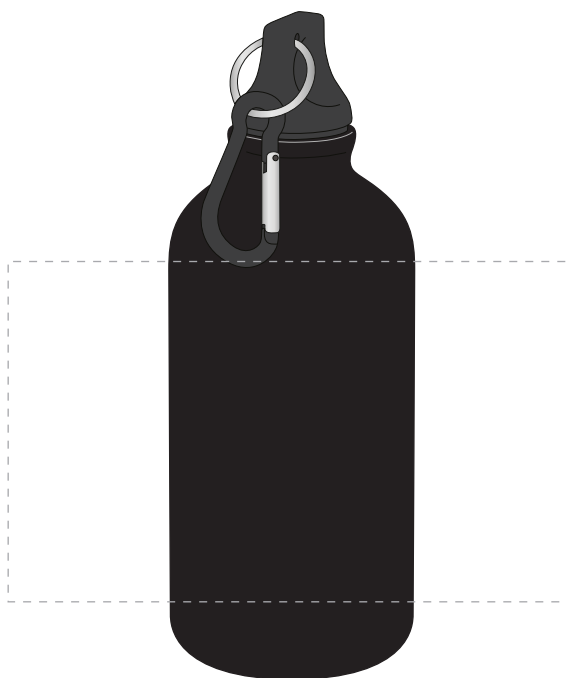

Your Ref:  
Our Ref:

Quantity:  
Version: 1

Product Code: MG4012  
Product Colour: BLACK

**PRINTING CONCERNS:****PRODUCT INFO: LOGO MAY NOT LINE UP TO SIPPER**

- Logos will be directly opposite
- Logos will NOT be directly opposite

We stock this item in the following colours

**PANTONE REFERENCE(S)**

- Colour 1
- Colour 2

ARTWORK SCALE 50%

Product Image for visualisation  
- colours may vary

The dashed line is to demonstrate print area and will not appear on your printed item