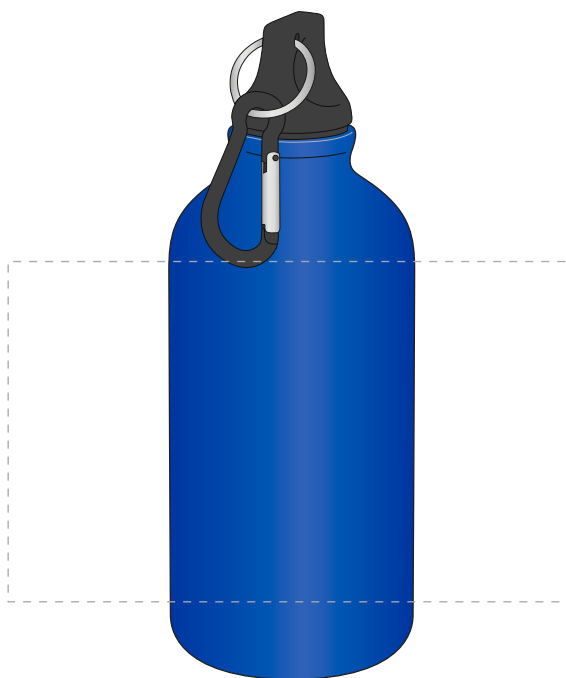

Your Ref:  
Our Ref:

Quantity:  
Version: 1

Product Code: MG4012  
Product Colour: BLUE

**PRINTING CONCERNS:****PRODUCT INFO: LOGO MAY NOT LINE UP TO SIPPER**

- Logos will be directly opposite
- Logos will NOT be directly opposite

We stock this item in the following colours

**PANTONE REFERENCE(S)**

- Colour 1
- Colour 2

ARTWORK SCALE 50%

Product Image for visualisation  
- colours may vary

The dashed line is to demonstrate print area and will not appear on your printed item