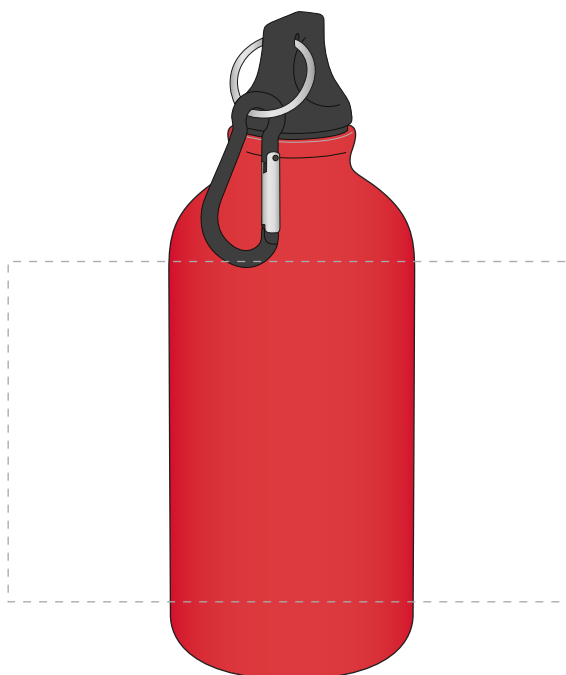

Your Ref:  
Our Ref:

Quantity:  
Version: 1

Product Code: MG4012  
Product Colour: RED

**PRINTING CONCERNS:****PRODUCT INFO: LOGO MAY NOT LINE UP TO SIPPER**

- Logos will be directly opposite
- Logos will NOT be directly opposite

We stock this item in the following colours

**PANTONE REFERENCE(S)**

- Colour 1
- Colour 2

ARTWORK SCALE 50%

Product Image for visualisation  
- colours may vary

The dashed line is to demonstrate print area and will not appear on your printed item