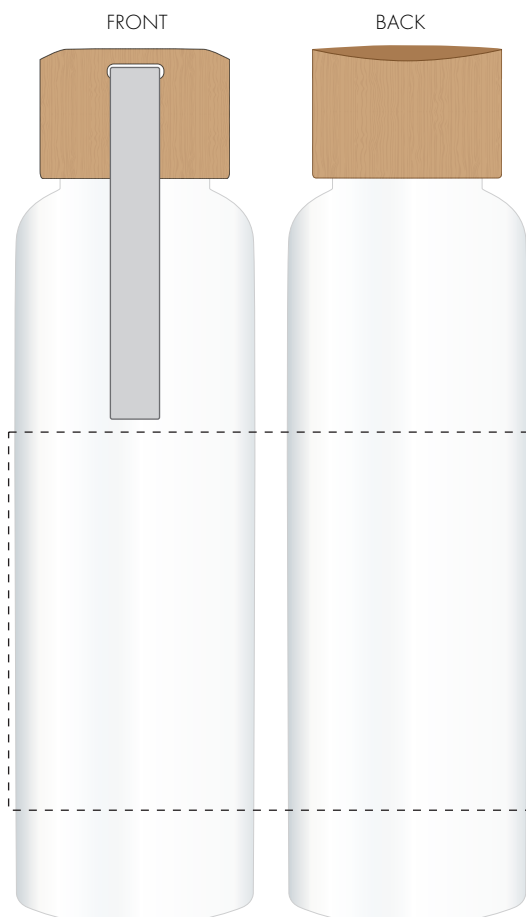

Your Ref:

Quantity:

Product Code: MG7272

Our Ref:

Version: 1

Product Colour:

**PRINTING CONCERNS:****PRODUCT INFO: DUE TO THE NATURE OF THE PRODUCT THE PRINT POSITION MAY VARY BY 2 - 3 MM**

We stock this item in the following colours

**PANTONE REFERENCE(S)**

● colour

ARTWORK SCALE 50%

Product Image for visualisation  
- colours may vary

The dashed line is to demonstrate print area and will not appear on your printed item

**PLEASE NOTE:**