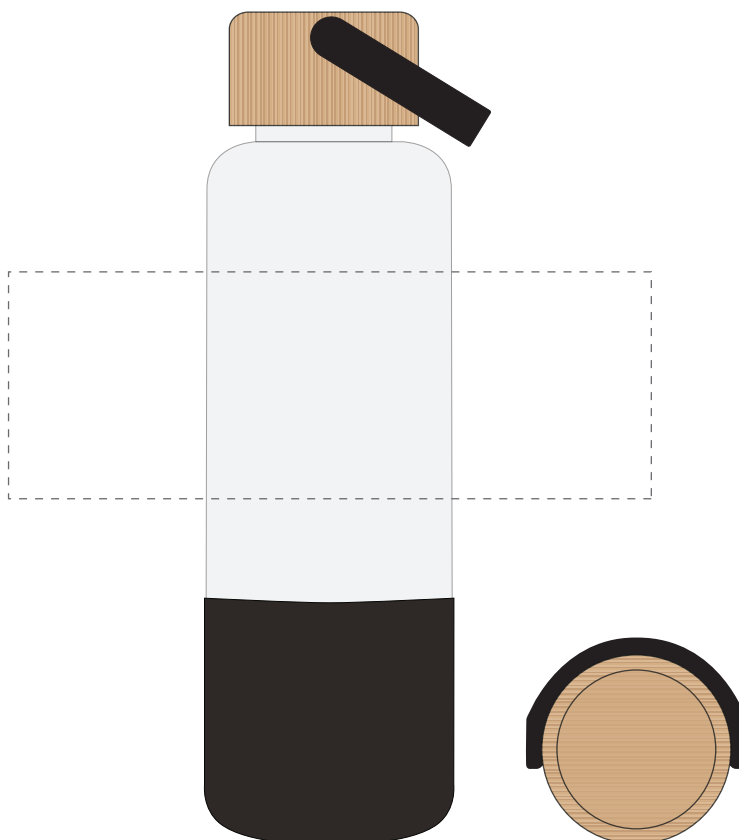

Your Ref:
Our Ref:Quantity:
Version: 1Product Code: MG7273
Product Colour: BLACK**PRINTING CONCERNS:****PRODUCT INFO:**

- Logos will be directly opposite
- Logos will NOT be directly opposite

We stock this item in the following colours

**PANTONE REFERENCE(S)**

- Colour 1
- Colour 2

ARTWORK SCALE 50%

Product Image for visualisation
- colours may vary

The dashed line is to demonstrate print area and will not appear on your printed item

PLEASE NOTE: