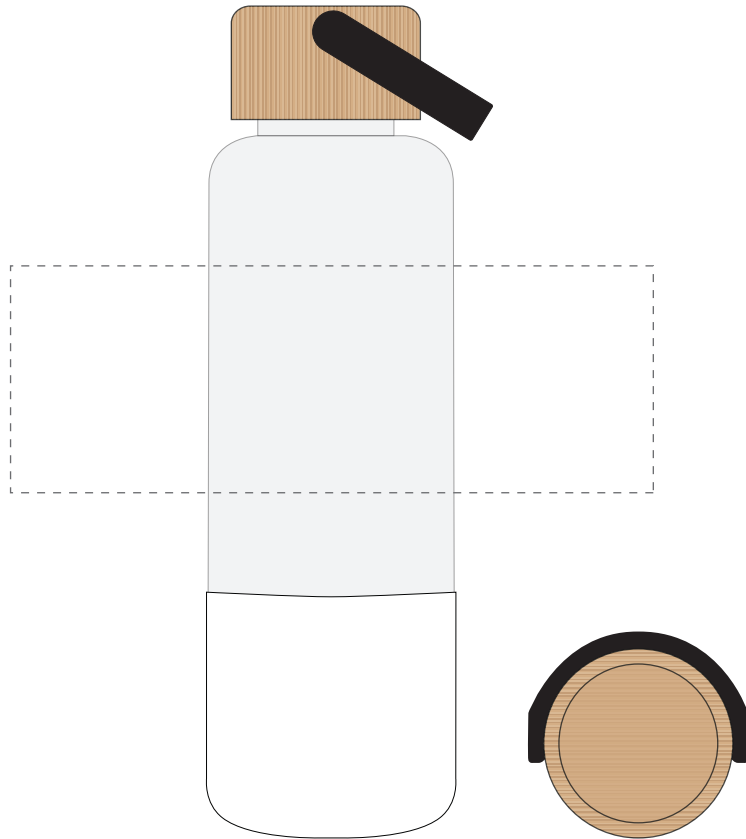

Your Ref:	Quantity:	Product Code: MG7273
Our Ref:	Version: 1	Product Colour: WHITE

PRINTING CONCERNS:**PRODUCT INFO:**

- Logos will be directly opposite
- Logos will NOT be directly opposite

We stock this item in the following colours

**PANTONE REFERENCE(S)**

- Colour 1
- Colour 2

ARTWORK SCALE 50%

Product Image for visualisation
- colours may vary

The dashed line is to demonstrate print area and will not appear on your printed item

PLEASE NOTE: