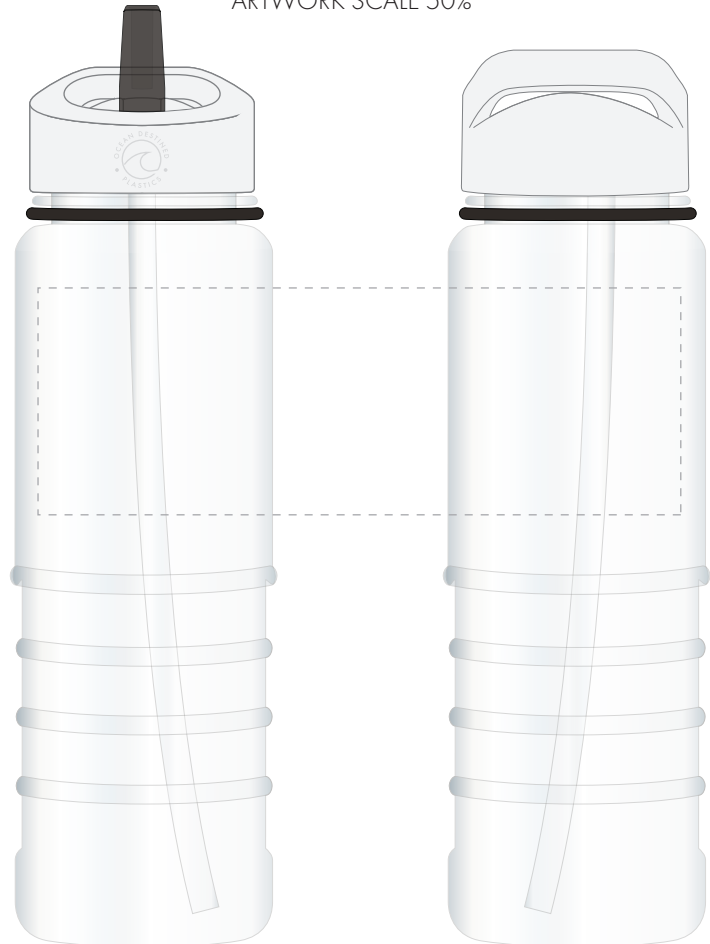

Your Ref:	Quantity:	Product Code: MG7606
Our Ref:	Version: 1	Product Colour: BLACK

**PRINTING CONCERNS:****PRODUCT INFO: LOGO MAY NOT LINE UP TO SIPPER**

- Logos will be directly opposite
- Logos will NOT be directly opposite

We stock this item in the following colours

**PANTONE REFERENCE(S)**

- Colour 1
- Colour 2

Product Image for visualisation  
- colours may vary

ARTWORK SCALE 50%

The dashed line is to demonstrate print area and will not appear on your printed item