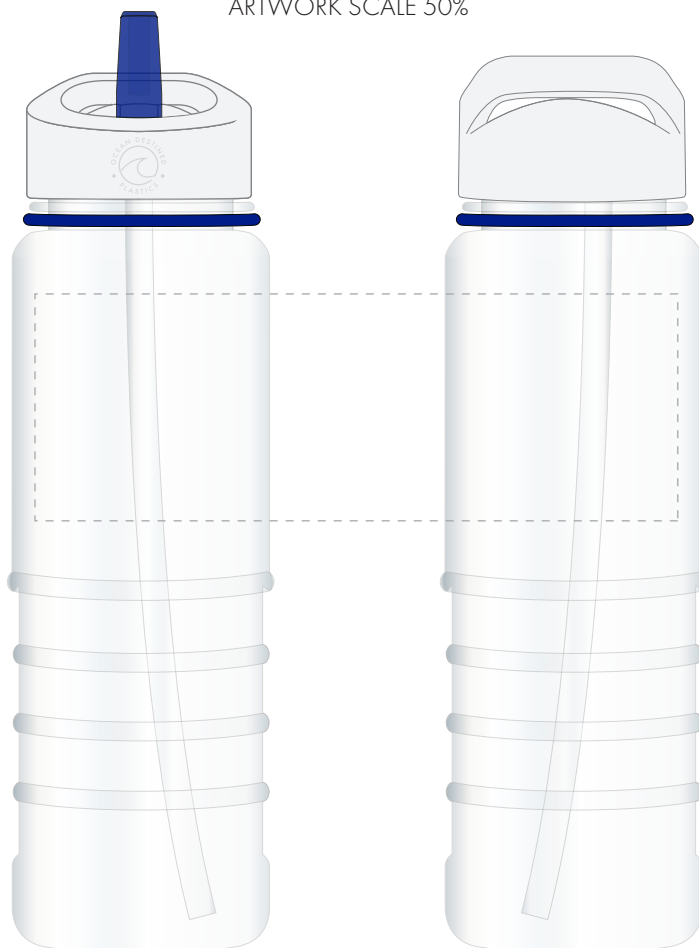

Your Ref:
Our Ref:

Quantity:
Version: 1

Product Code: MG7606
Product Colour: BLUE

PRINTING CONCERNS:**PRODUCT INFO: LOGO MAY NOT LINE UP TO SIPPER**

- Logos will be directly opposite
- Logos will NOT be directly opposite

We stock this item in the following colours

**PANTONE REFERENCE(S)**

- Colour 1
- Colour 2

Product Image for visualisation
- colours may vary

ARTWORK SCALE 50%

The dashed line is to demonstrate print area and will not appear on your printed item

To proceed, please approve visual via the online system.

ARTWORK SCALE 100%
Max print area: 170mm x 60mm