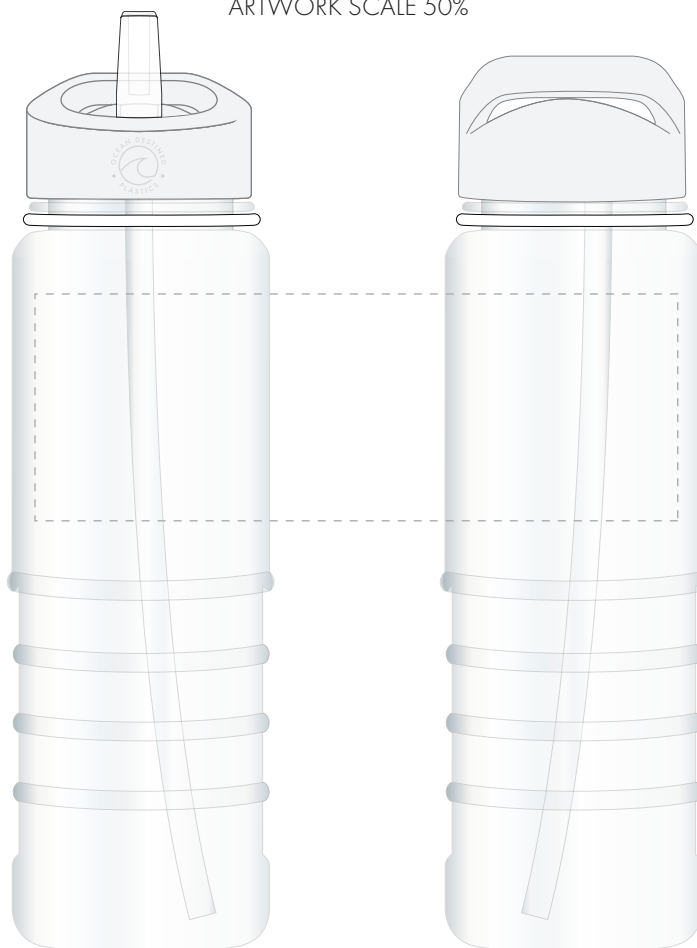

Your Ref:
Our Ref:

Quantity:
Version: 1

Product Code: MG7606
Product Colour: WHITE

PRINTING CONCERNS:**PRODUCT INFO: LOGO MAY NOT LINE UP TO SIPPER**

- Logos will be directly opposite
- Logos will NOT be directly opposite

We stock this item in the following colours

**PANTONE REFERENCE(S)**

- Colour 1
- Colour 2

Product Image for visualisation
- colours may vary

ARTWORK SCALE 50%

The dashed line is to demonstrate print area and will not appear on your printed item