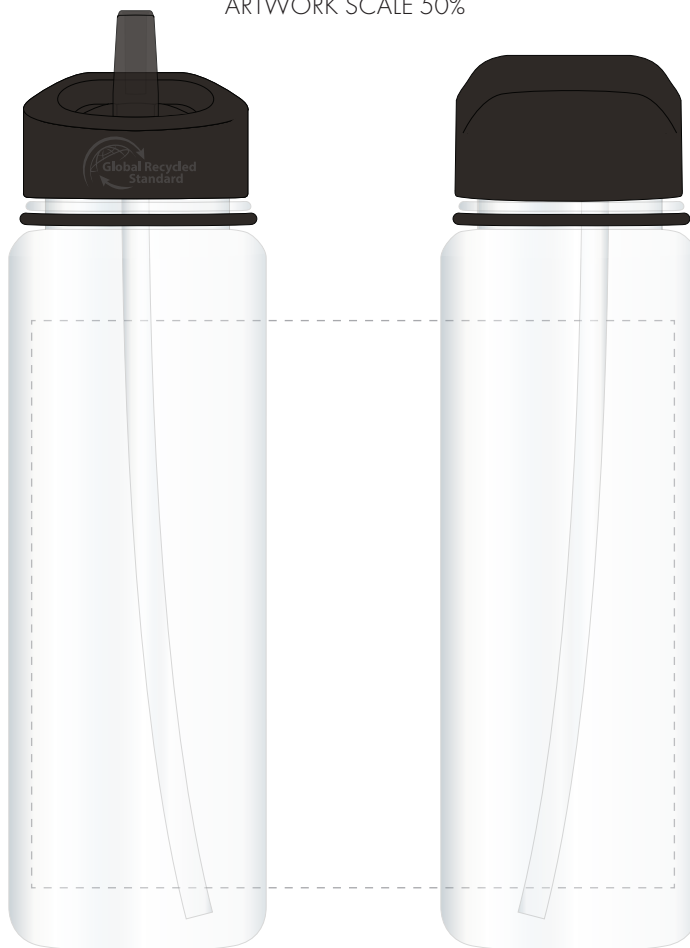

Your Ref:  
Our Ref:Quantity:  
Version: 1Product Code: MG8605  
Product Colour: BLACK**PRINTING CONCERNS:****PRODUCT INFO: LOGO MAY NOT LINE UP TO SIPPER**

- Logos will be directly opposite
- Logos will NOT be directly opposite

We stock this item in the following colours

**PANTONE REFERENCE(S)**

- Colour 1
- Colour 2

ARTWORK SCALE 50%

Product Image for visualisation  
- colours may vary

The dashed line is to demonstrate print area and will not appear on your printed item

To proceed, please approve visual via the online system.

ARTWORK SCALE 100%  
Max print area: 170mm x 150mm