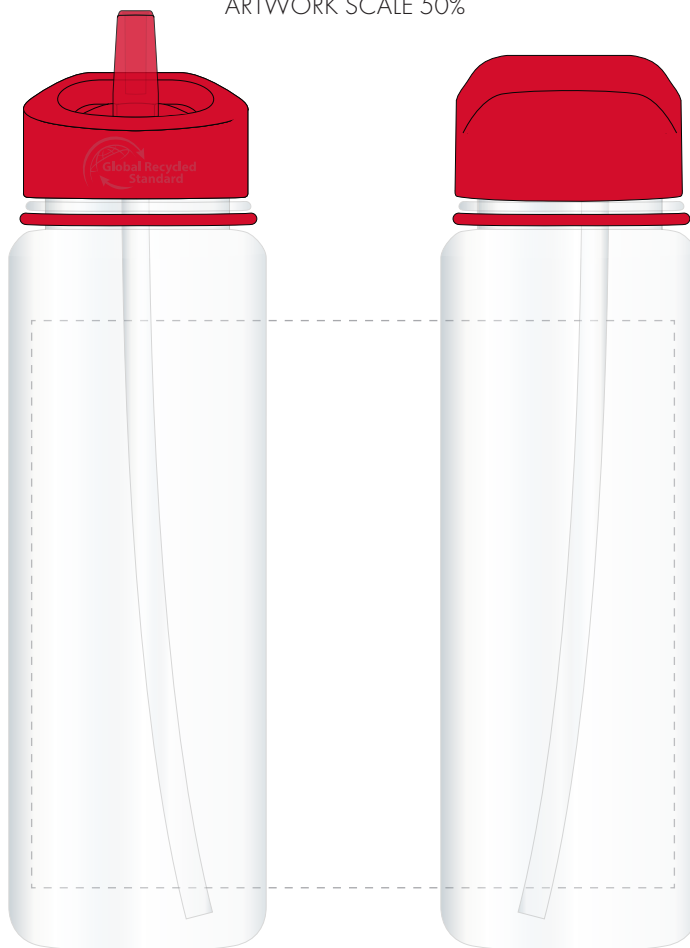

Your Ref:  
Our Ref:Quantity:  
Version: 1Product Code: MG8605  
Product Colour: RED**PRINTING CONCERNS:****PRODUCT INFO: LOGO MAY NOT LINE UP TO SIPPER**

- Logos will be directly opposite
- Logos will NOT be directly opposite

We stock this item in the following colours

**PANTONE REFERENCE(S)**

- Colour 1
- Colour 2

Product Image for visualisation  
- colours may vary

ARTWORK SCALE 50%

The dashed line is to demonstrate print area and will not appear on your printed item

To proceed, please approve visual via the online system.

ARTWORK SCALE 100%  
Max print area: 170mm x 150mm