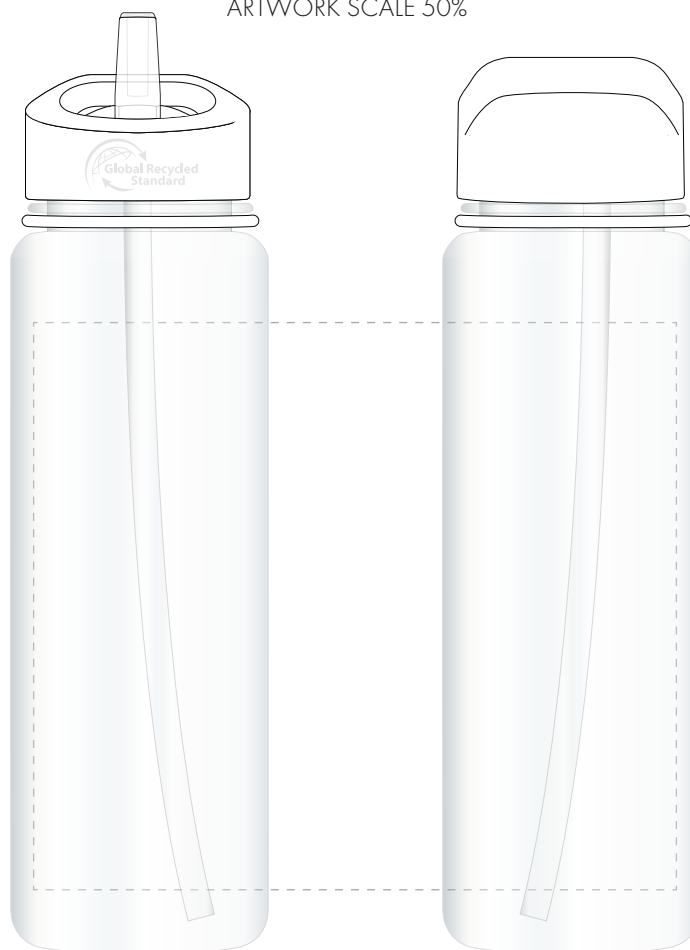

Your Ref:
Our Ref:Quantity:
Version: 1Product Code: MG8605
Product Colour: WHITE**PRINTING CONCERNS:****PRODUCT INFO: LOGO MAY NOT LINE UP TO SIPPER**

- Logos will be directly opposite
- Logos will NOT be directly opposite

We stock this item in the following colours

**PANTONE REFERENCE(S)**

- Colour 1
- Colour 2

ARTWORK SCALE 50%

Product Image for visualisation
- colours may vary

The dashed line is to demonstrate print area and will not appear on your printed item