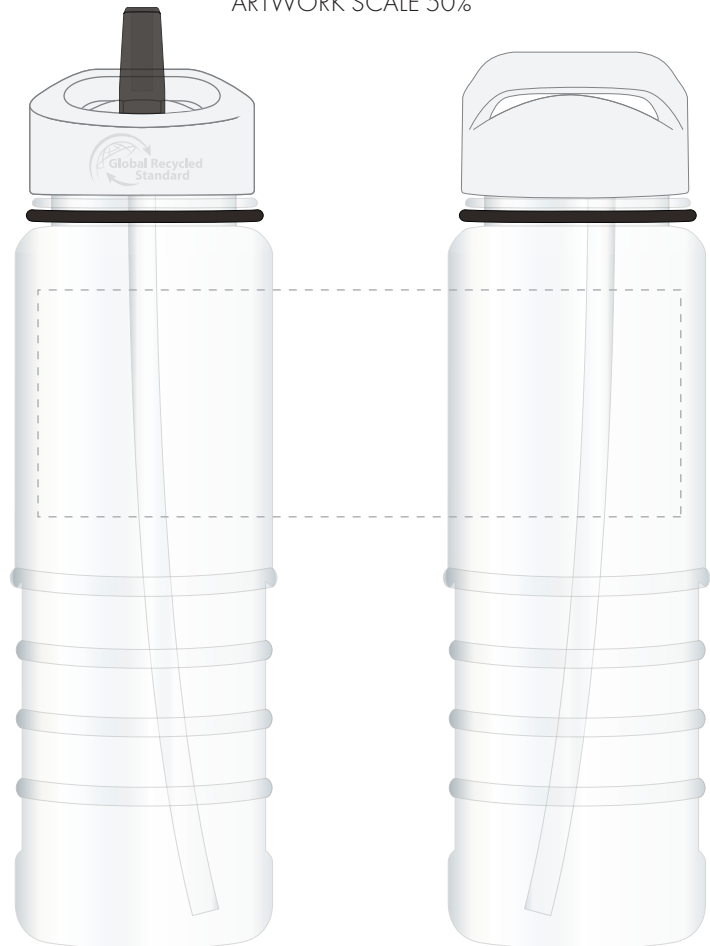

Your Ref:	Quantity:	Product Code: MG9706
Our Ref:	Version: 1	Product Colour: BLACK

**PRINTING CONCERNS:****PRODUCT INFO: LOGO MAY NOT LINE UP TO SIPPER**

- Logos will be directly opposite
- Logos will NOT be directly opposite

We stock this item in the following colours

**PANTONE REFERENCE(S)**

- Colour 1
- Colour 2

ARTWORK SCALE 50%

Product Image for visualisation  
- colours may vary

The dashed line is to demonstrate print area and will not appear on your printed item