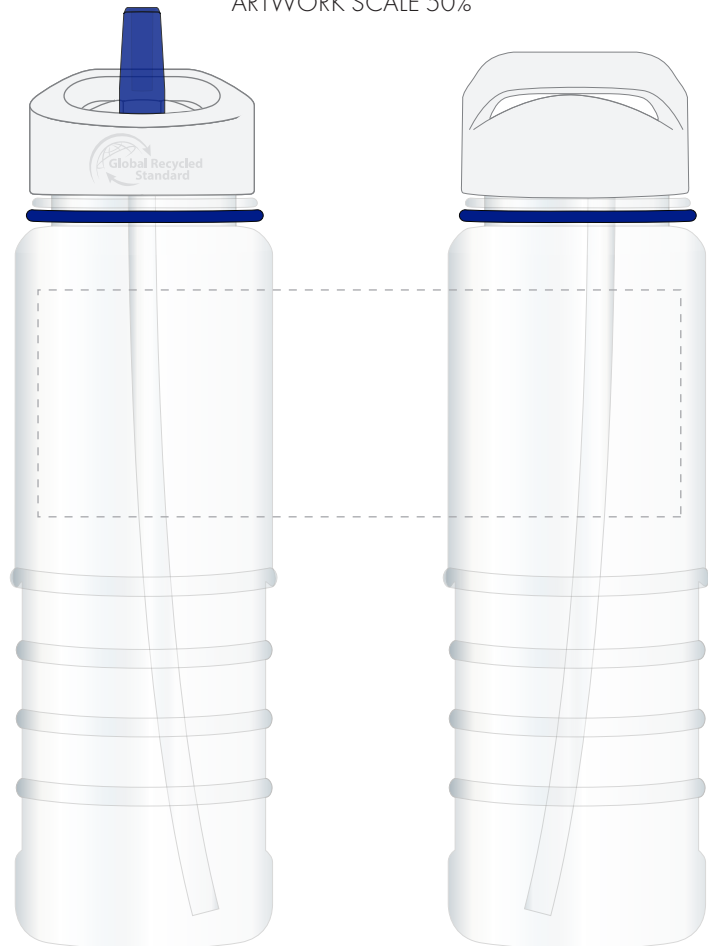

Your Ref:	Quantity:	Product Code: MG9706
Our Ref:	Version: 1	Product Colour: BLUE

**PRINTING CONCERNS:****PRODUCT INFO: LOGO MAY NOT LINE UP TO SIPPER**

- Logos will be directly opposite
- Logos will NOT be directly opposite

We stock this item in the following colours

**PANTONE REFERENCE(S)**

- Colour 1
- Colour 2

ARTWORK SCALE 50%

Product Image for visualisation  
- colours may vary

The dashed line is to demonstrate print area and will not appear on your printed item