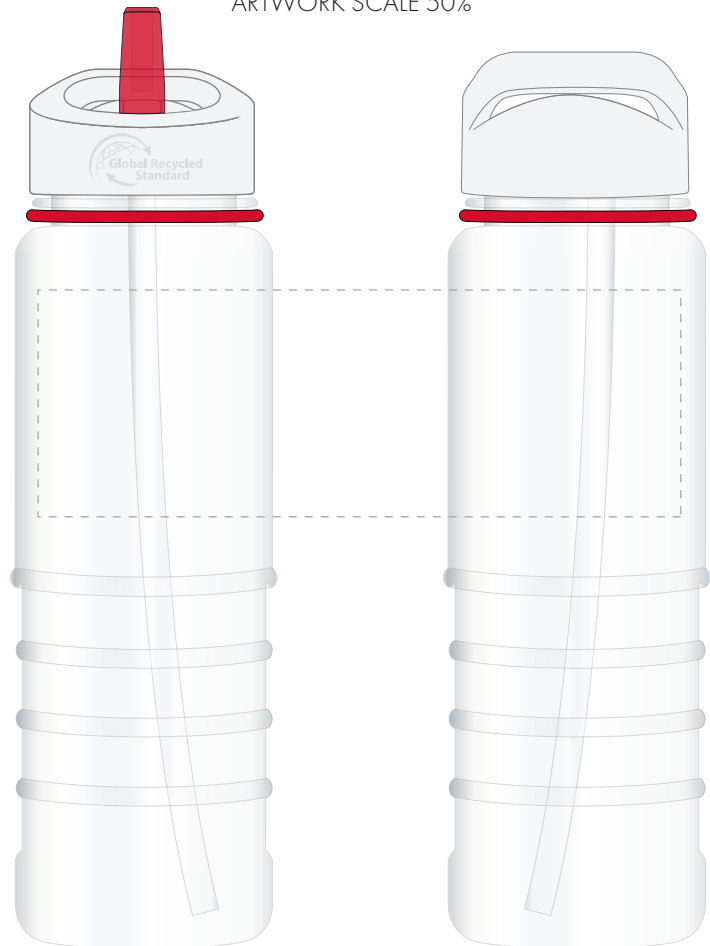

Your Ref:	Quantity:	Product Code: MG9706
Our Ref:	Version: 1	Product Colour:RED

PRINTING CONCERNS:**PRODUCT INFO: LOGO MAY NOT LINE UP TO SIPPER**

- Logos will be directly opposite
- Logos will NOT be directly opposite

We stock this item in the following colours

**PANTONE REFERENCE(S)**

- Colour 1
- Colour 2

ARTWORK SCALE 50%

Product Image for visualisation
- colours may vary

The dashed line is to demonstrate print area and will not appear on your printed item