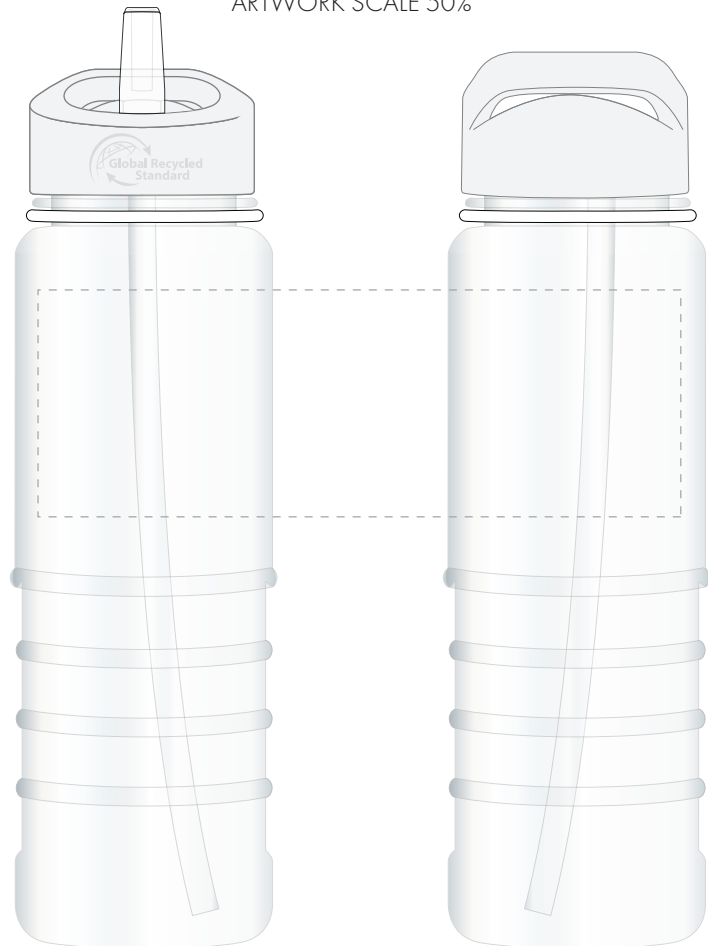

Your Ref:	Quantity:	Product Code: MG8606
Our Ref:	Version: 1	Product Colour:white

PRINTING CONCERNS:**PRODUCT INFO: LOGO MAY NOT LINE UP TO SIPPER**

- Logos will be directly opposite
- Logos will NOT be directly opposite

We stock this item in the following colours

**PANTONE REFERENCE(S)**

- Colour 1
- Colour 2

ARTWORK SCALE 50%

Product Image for visualisation
- colours may vary

The dashed line is to demonstrate print area and will not appear on your printed item