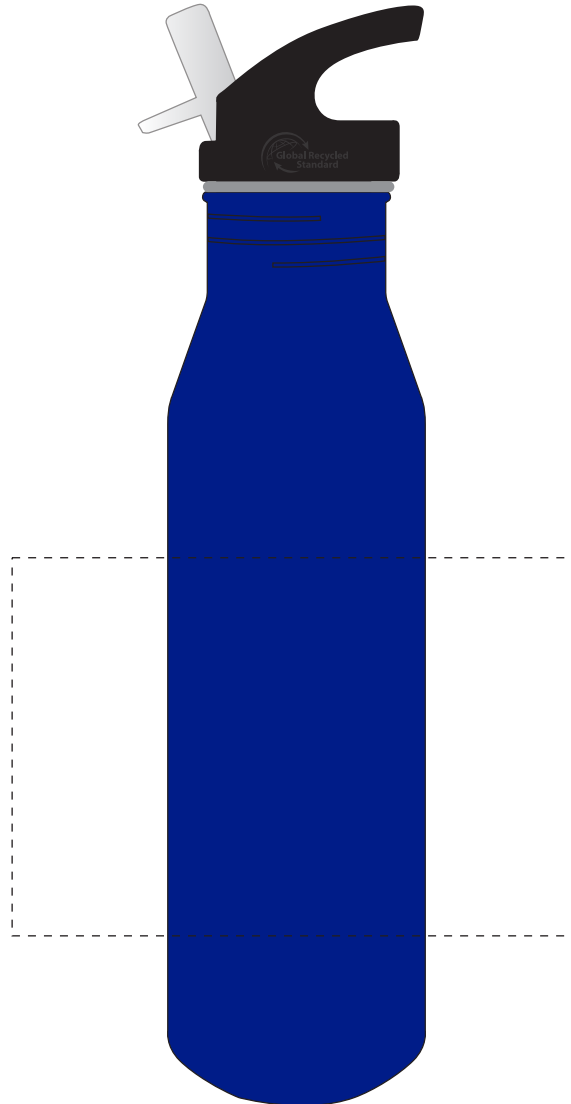

Your Ref:	Quantity:	Product Code: MG9134
Our Ref:	Version: 1	Product Colour: BLUE

**PRINTING CONCERNS:****PRODUCT INFO: LOGO MAY NOT LINE UP TO SIPPER**

We stock this item in the following colours

**PANTONE REFERENCE(S)**

- Colour 1
- Colour 1
- Colour 1
- Colour 1

ARTWORK SCALE 50%

Product Image for visualisation  
- colours may vary

The dashed line is to demonstrate print area and will not appear on your printed item

**PLEASE NOTE:**