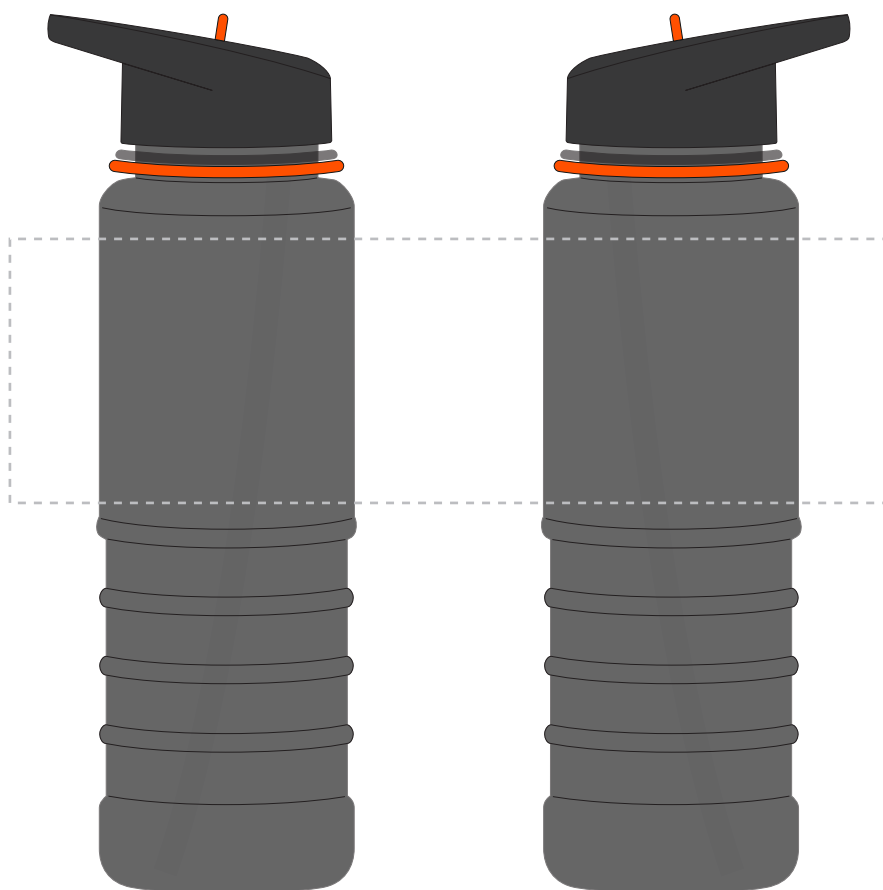

Your Ref:

Quantity:

Product Code: MG9506

Our Ref:

Version: 1

Product Colour: AMBER

PRINTING CONCERNS:

We stock this item in the following colours

**PANTONE REFERENCE(S)**
 Full colour printing

ARTWORK SCALE 50%

LOGOS WILL BE DIRECTLY OPPOSITE
LOGOS WILL NOT BE DIRECTLY OPPOSITE

Product Image for visualisation
- colours may vary

The dashed line is to demonstrate print area and will not appear on your printed item