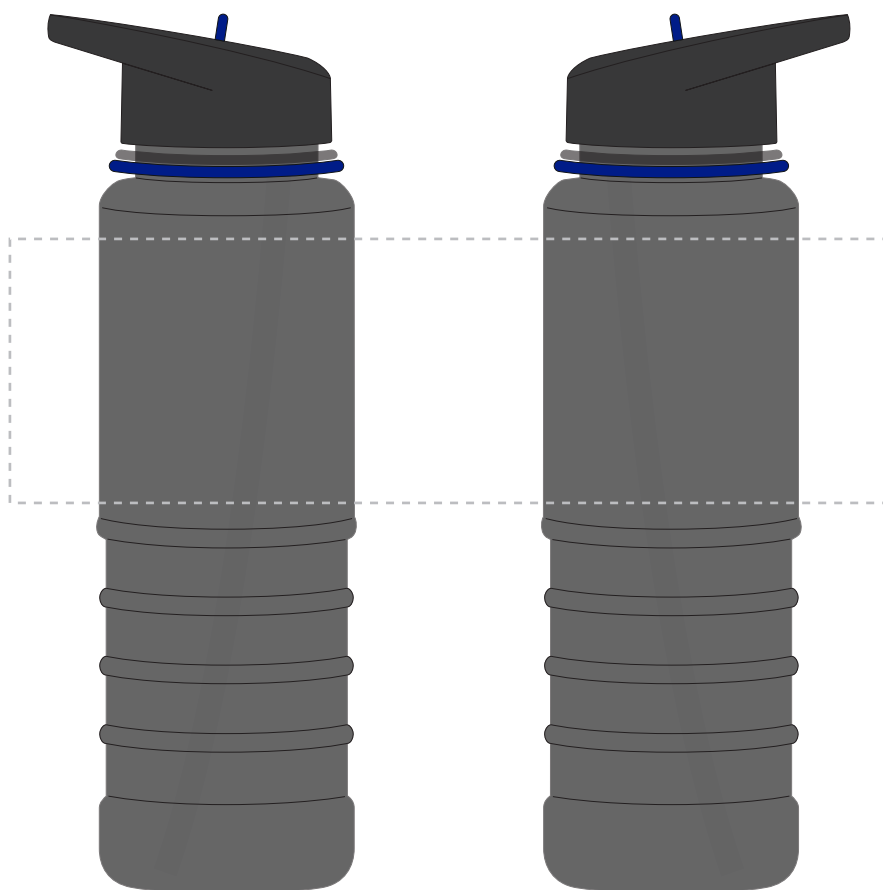

Your Ref:
Our Ref:Quantity:
Version: 1Product Code: MG9506
Product Colour: BLUE**PRINTING CONCERNS:**

We stock this item in the following colours

**PANTONE REFERENCE(S)**

Full colour printing

ARTWORK SCALE 50%

LOGOS WILL BE DIRECTLY OPPOSITE
LOGOS WILL NOT BE DIRECTLY OPPOSITE

Product Image for visualisation
- colours may vary

The dashed line is to demonstrate print area and will not appear on your printed item