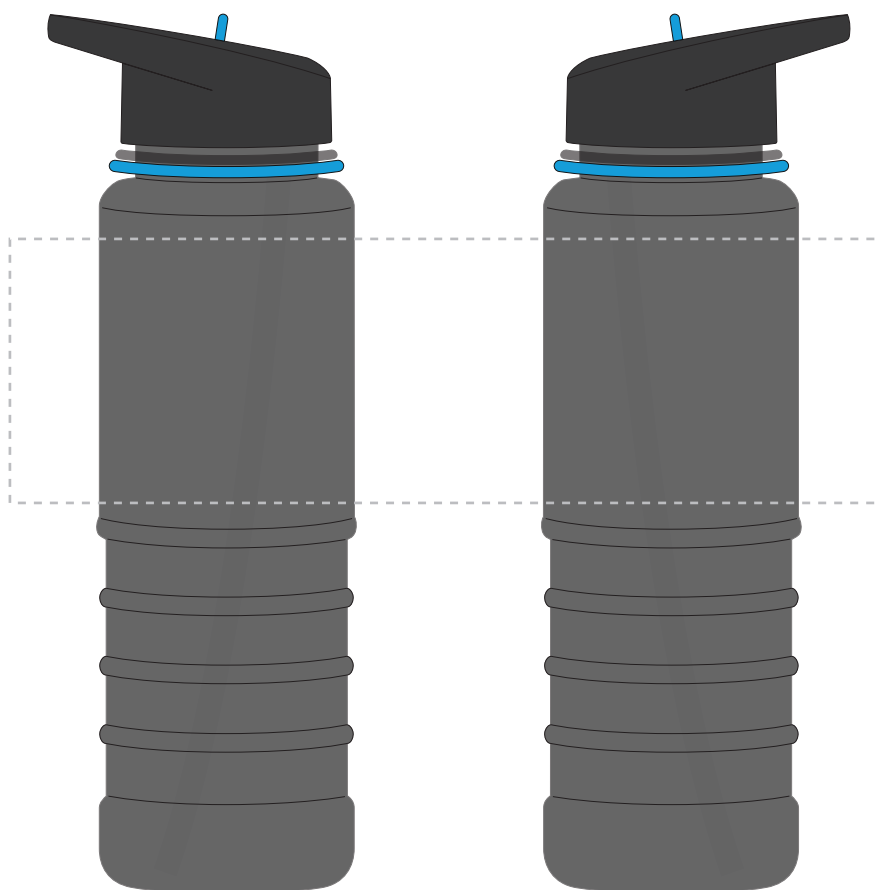

Your Ref:
Our Ref:

Quantity:
Version: 1

Product Code: MG9506
Product Colour: CYAN

PRINTING CONCERNS:

We stock this item in the following colours

**PANTONE REFERENCE(S)**

 Full colour printing

ARTWORK SCALE 50%

LOGOS WILL BE DIRECTLY OPPOSITE
LOGOS WILL NOT BE DIRECTLY OPPOSITE

Product Image for visualisation
- colours may vary

The dashed line is to demonstrate print area and will not appear on your printed item