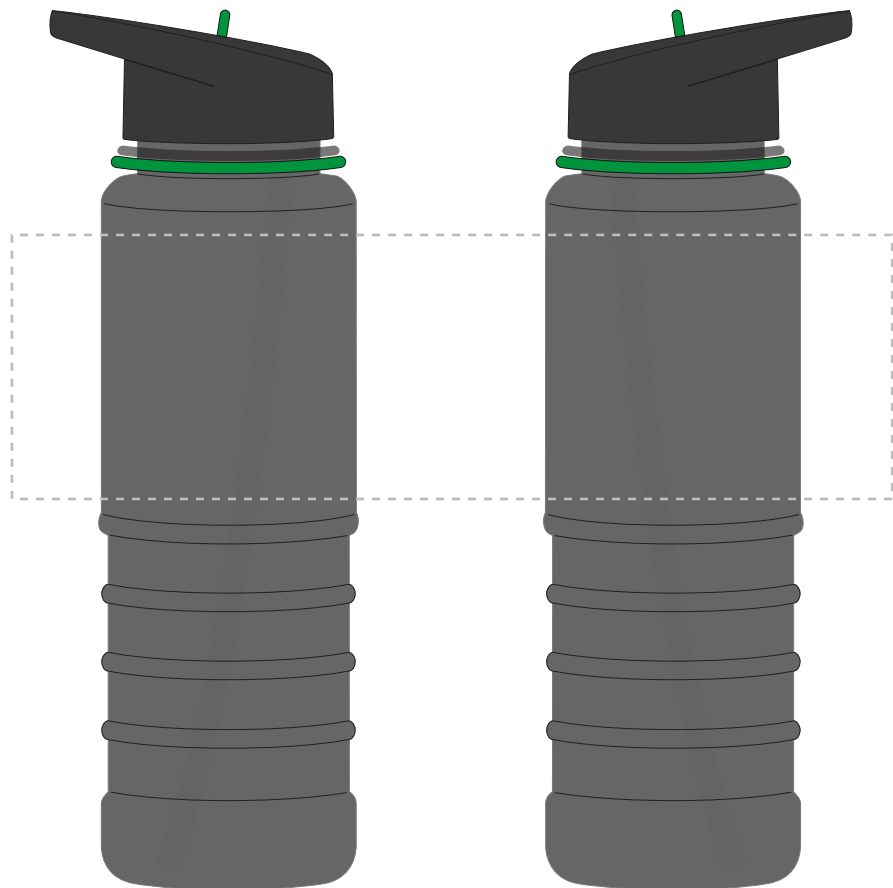

Your Ref:  
Our Ref:

Quantity:  
Version: 1

Product Code: MG9506  
Product Colour: GREEN

**PRINTING CONCERNS:**

We stock this item in the following colours

**PANTONE REFERENCE(S)**

 Full colour printing

ARTWORK SCALE 50%

LOGOS WILL BE DIRECTLY OPPOSITE  
LOGOS WILL NOT BE DIRECTLY OPPOSITE

Product Image for visualisation  
- colours may vary

The dashed line is to demonstrate print area and will not appear on your printed item