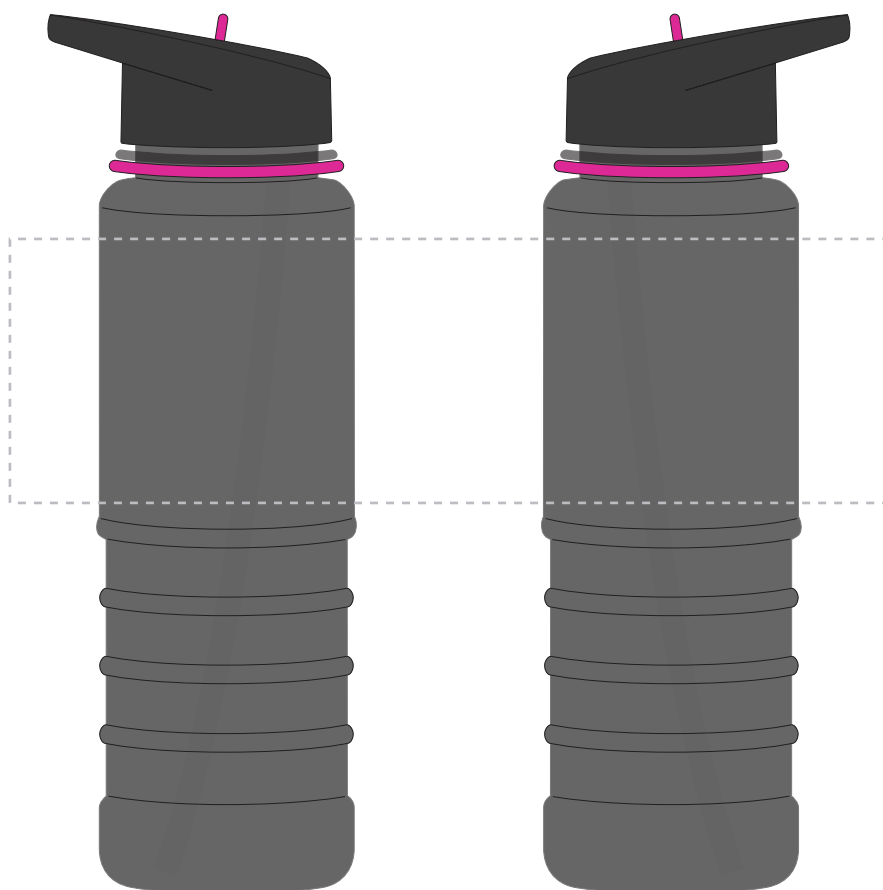

Your Ref:

Quantity:

Product Code: MG9506

Our Ref:

Version: 1

Product Colour: PINK

PRINTING CONCERNS:

We stock this item in the following colours

**PANTONE REFERENCE(S)**

Full colour printing

ARTWORK SCALE 50%

LOGOS WILL BE DIRECTLY OPPOSITE
LOGOS WILL NOT BE DIRECTLY OPPOSITE

Product Image for visualisation
- colours may vary

The dashed line is to demonstrate print area and will not appear on your printed item