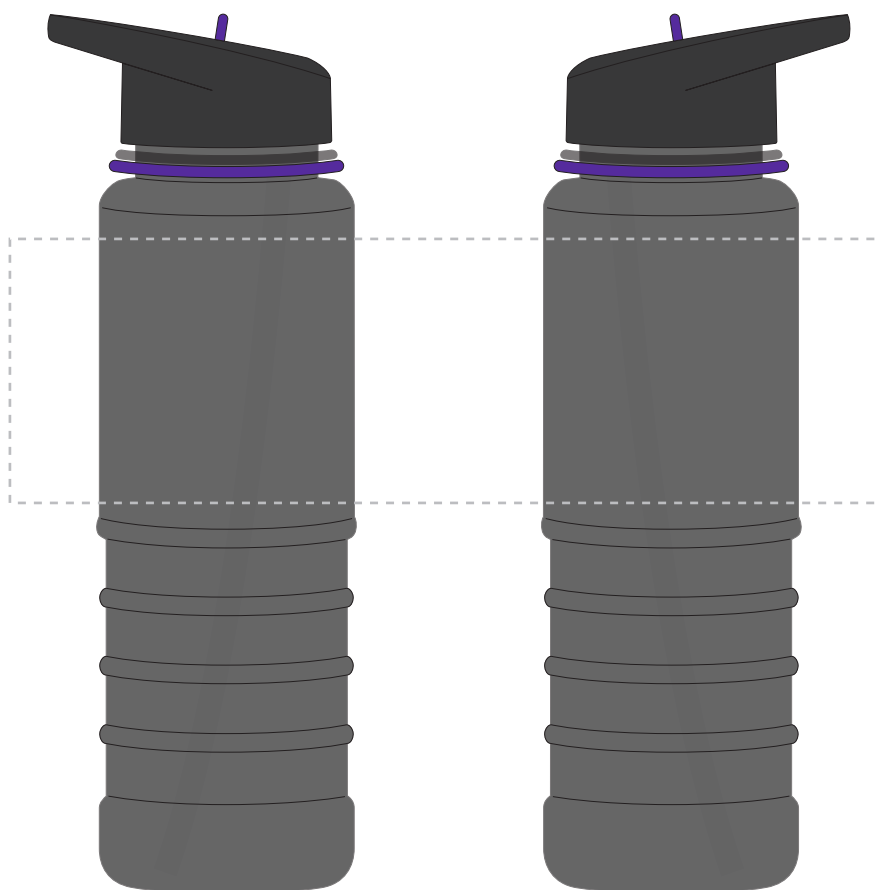

Your Ref:

Quantity:

Product Code: MG9506

Our Ref:

Version: 1

Product Colour: PURPLE

PRINTING CONCERNS:

We stock this item in the following colours

**PANTONE REFERENCE(S)**

Full colour printing

ARTWORK SCALE 50%

LOGOS WILL BE DIRECTLY OPPOSITE
LOGOS WILL NOT BE DIRECTLY OPPOSITE

Product Image for visualisation
- colours may vary

The dashed line is to demonstrate print area and will not appear on your printed item