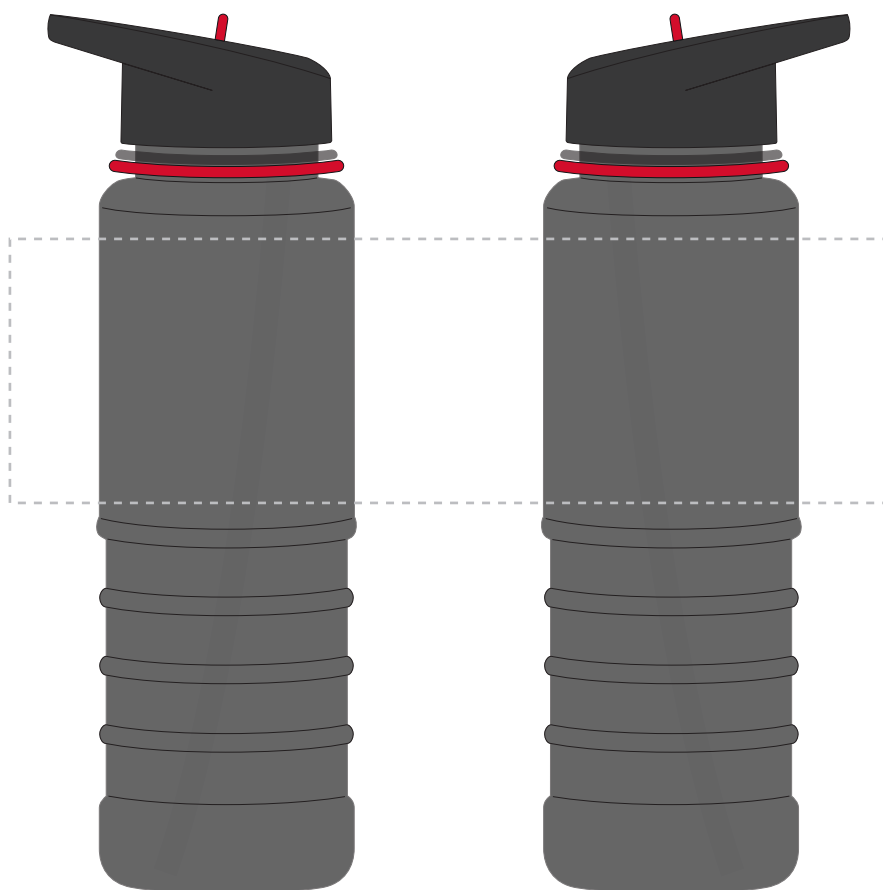

Your Ref:

Quantity:

Product Code: MG9506

Our Ref:

Version: 1

Product Colour: RED

**PRINTING CONCERNS:**

We stock this item in the following colours

**PANTONE REFERENCE(S)**

Full colour printing

ARTWORK SCALE 50%

LOGOS WILL BE DIRECTLY OPPOSITE  
LOGOS WILL NOT BE DIRECTLY OPPOSITE

Product Image for visualisation  
- colours may vary

The dashed line is to demonstrate print area and will not appear on your printed item