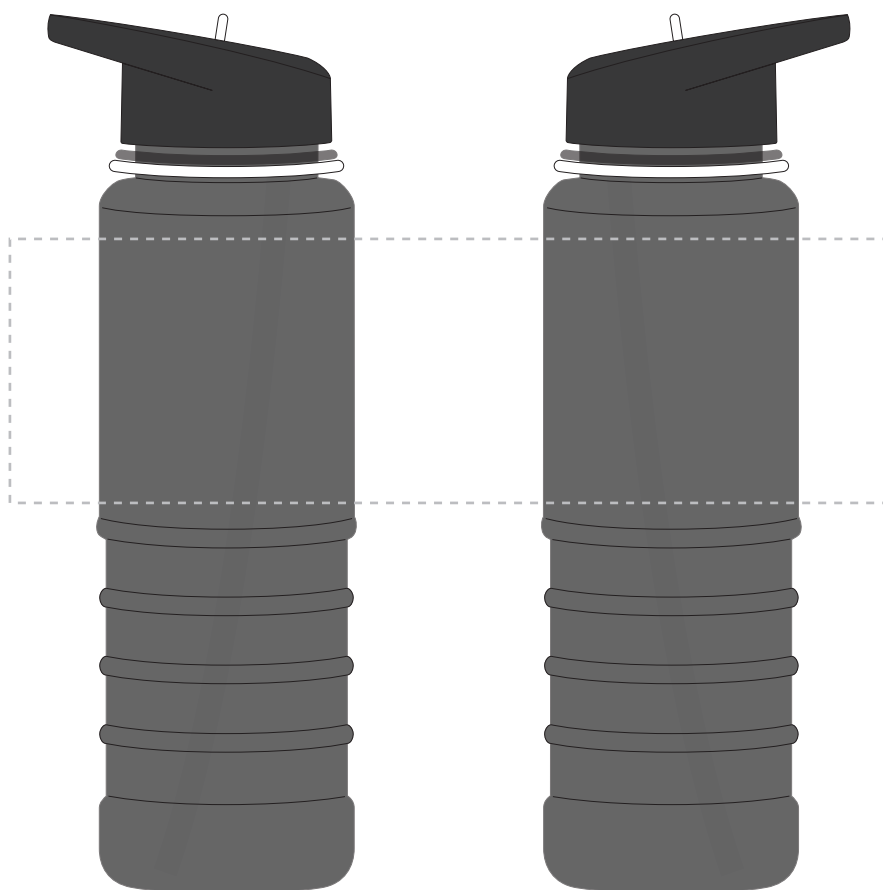

Your Ref:

Quantity:

Product Code: MG9506

Our Ref:

Version: 1

Product Colour: WHITE

**PRINTING CONCERNS:**

We stock this item in the following colours

**PANTONE REFERENCE(S)**

Full colour printing

ARTWORK SCALE 50%

LOGOS WILL BE DIRECTLY OPPOSITE  
LOGOS WILL NOT BE DIRECTLY OPPOSITE

Product Image for visualisation  
- colours may vary

The dashed line is to demonstrate print area and will not appear on your printed item