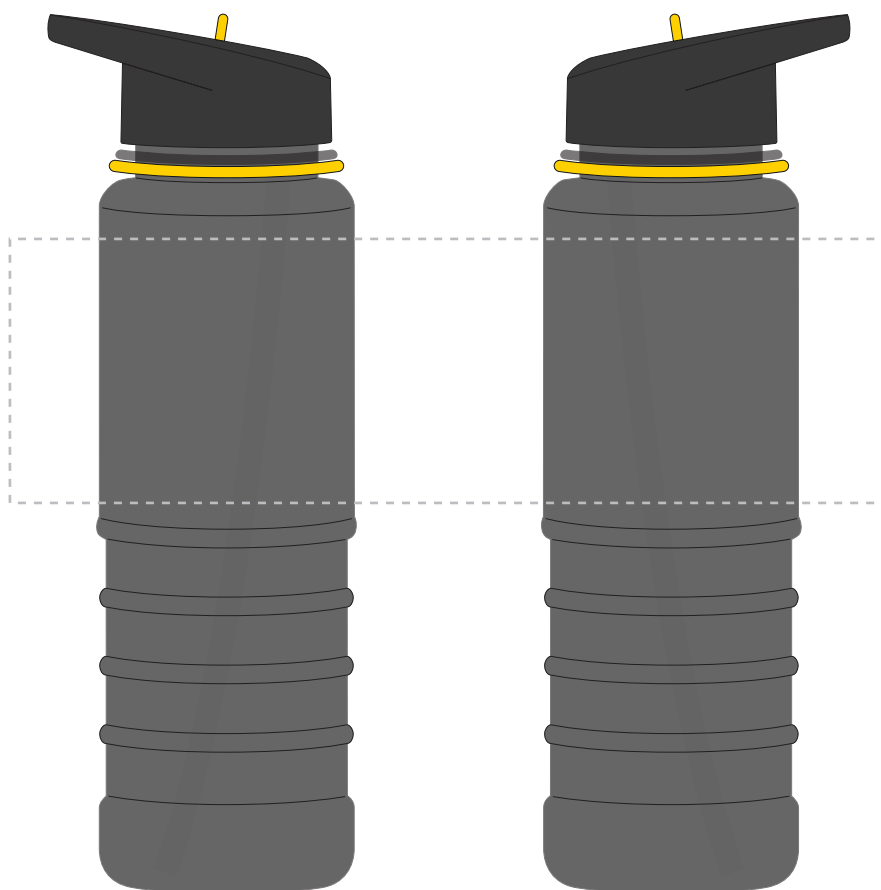

Your Ref:
Our Ref:Quantity:
Version: 1Product Code: MG9506
Product Colour: YELLOW**PRINTING CONCERNS:**

We stock this item in the following colours

**PANTONE REFERENCE(S)**
 Full colour printing

ARTWORK SCALE 50%

LOGOS WILL BE DIRECTLY OPPOSITE
LOGOS WILL NOT BE DIRECTLY OPPOSITE

Product Image for visualisation
- colours may vary

The dashed line is to demonstrate print area and will not appear on your printed item