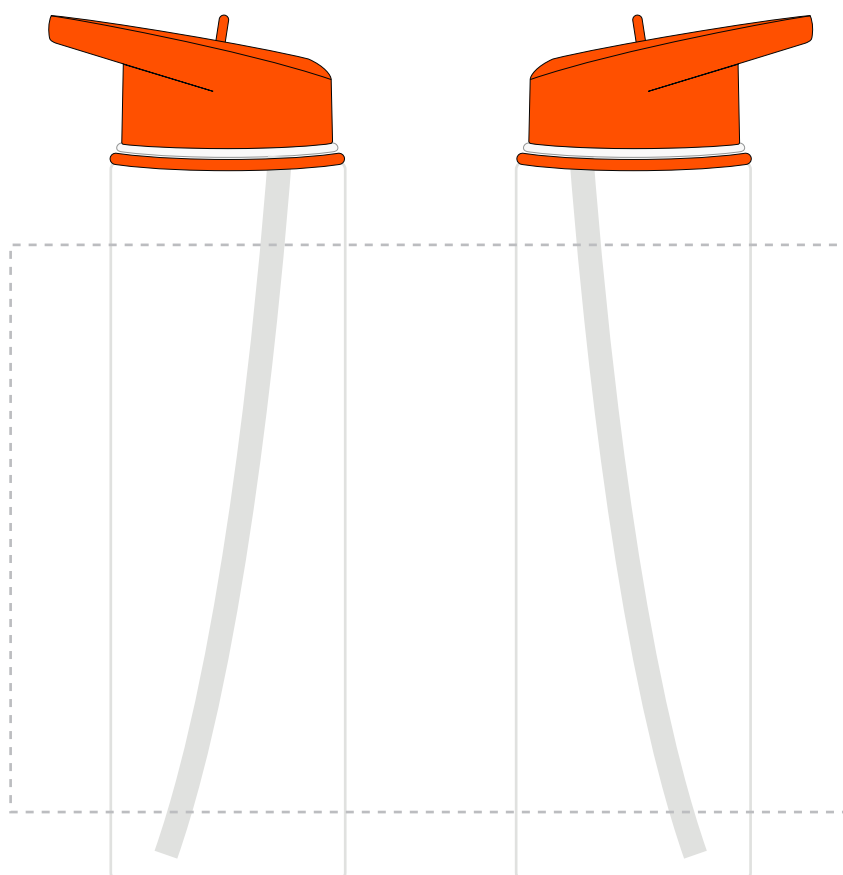

Your Ref:  
Our Ref:

Quantity:  
Version: 1

Product Code: MG9605  
Product Colour: AMBER

**PRINTING CONCERNS:**

We stock this item in the following colours

**PANTONE REFERENCE(S)**

 Full colour printing

ARTWORK SCALE 50%

LOGOS WILL BE DIRECTLY OPPOSITE  
LOGOS WILL NOT BE DIRECTLY OPPOSITE

Product Image for visualisation  
- colours may vary

**The dashed line is to demonstrate print area and will not appear on your printed item**

To proceed, please approve visual via the online system.

ARTWORK SCALE 100%  
Max Print Area: 222mm x 150mm