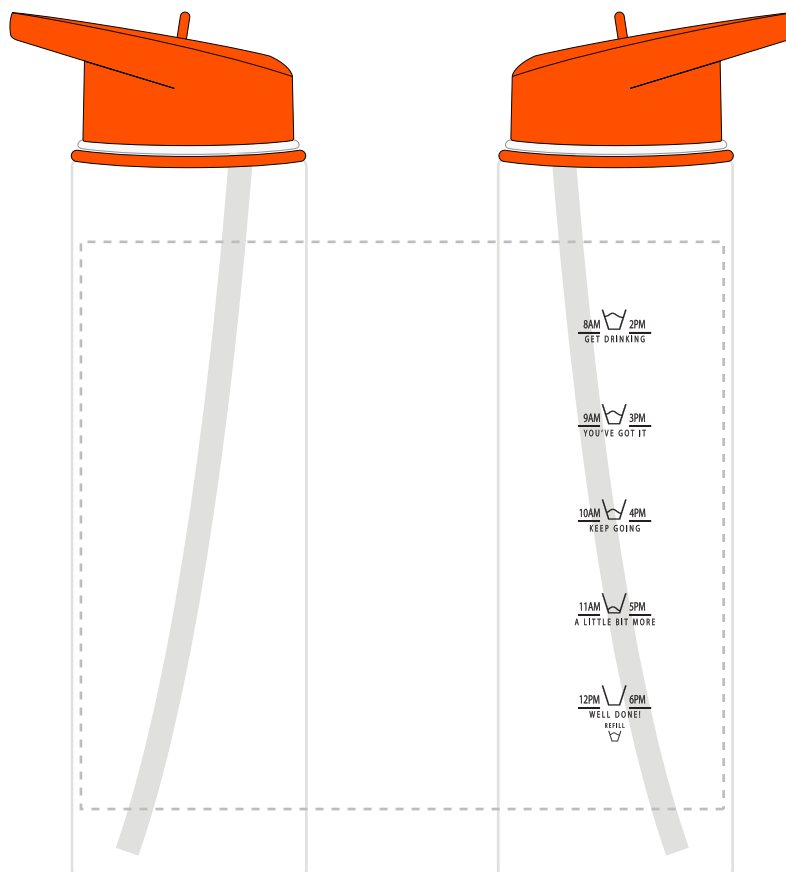

Your Ref:
Our Ref:Quantity:
Version: 1Product Code: MG9605
Product Colour: AMBER**PRINTING CONCERNS:**

We stock this item in the following colours

**PANTONE REFERENCE(S)**

- Colour 1
- Colour 2

ARTWORK SCALE 50%

LOGOS WILL BE DIRECTLY OPPOSITE
LOGOS WILL NOT BE DIRECTLY OPPOSITE

Product Image for visualisation
- colours may vary

The dashed line is to demonstrate print area and will not appear on your printed item