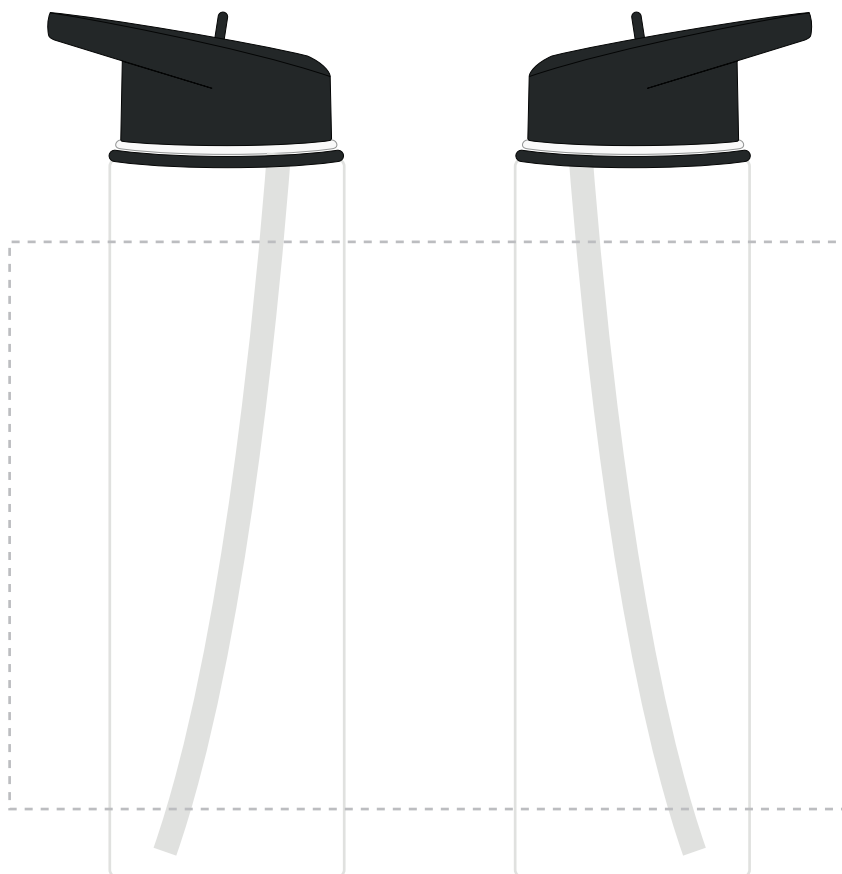

Your Ref:
Our Ref:Quantity:
Version: 1Product Code: MG9605
Product Colour: BLACK**PRINTING CONCERNS:**

We stock this item in the following colours

**PANTONE REFERENCE(S)**
 Full colour printing

ARTWORK SCALE 50%

LOGOS WILL BE DIRECTLY OPPOSITE
LOGOS WILL NOT BE DIRECTLY OPPOSITE

Product Image for visualisation
- colours may vary

The dashed line is to demonstrate print area and will not appear on your printed item

To proceed, please approve visual via the online system.

ARTWORK SCALE 100%
Max Print Area: 222mm x 150mm