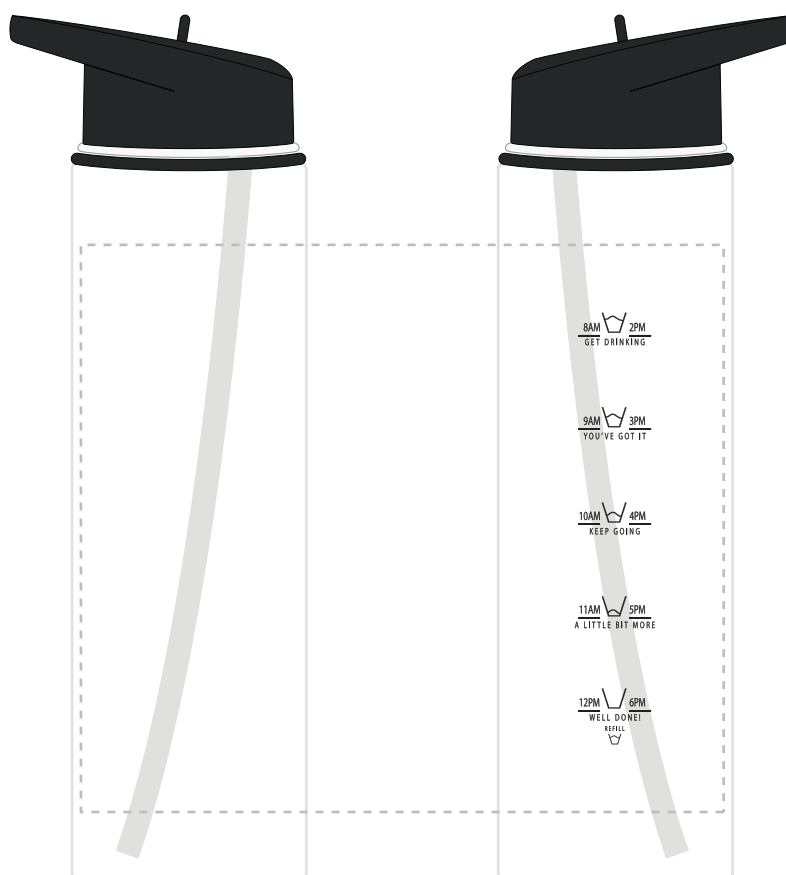

Your Ref:
Our Ref:

Quantity:
Version: 1

Product Code: MG9605
Product Colour: BLACK

PRINTING CONCERNS:

We stock this item in the following colours

PANTONE REFERENCE(S)

- Colour 1
- Colour 2

ARTWORK SCALE 50%

LOGOS WILL BE DIRECTLY OPPOSITE
LOGOS WILL NOT BE DIRECTLY OPPOSITE

Product Image for visualisation
- colours may vary

The dashed line is to demonstrate print area and will not appear on your printed item