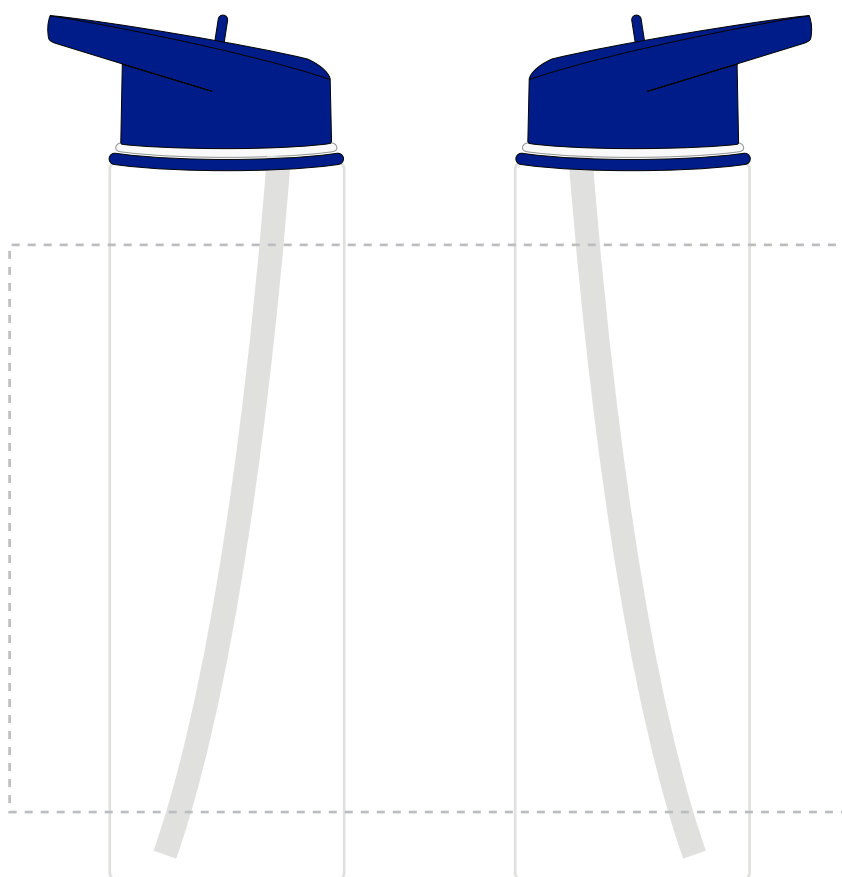

Your Ref:

Quantity:

Product Code: MG9605

Our Ref:

Version: 1

Product Colour: BLUE

PRINTING CONCERNS:

We stock this item in the following colours

**PANTONE REFERENCE(S)**
 Full colour printing

ARTWORK SCALE 50%

LOGOS WILL BE DIRECTLY OPPOSITE
LOGOS WILL NOT BE DIRECTLY OPPOSITE

Product Image for visualisation
- colours may vary

The dashed line is to demonstrate print area and will not appear on your printed item

To proceed, please approve visual via the online system.

ARTWORK SCALE 100%
Max Print Area: 222mm x 150mm