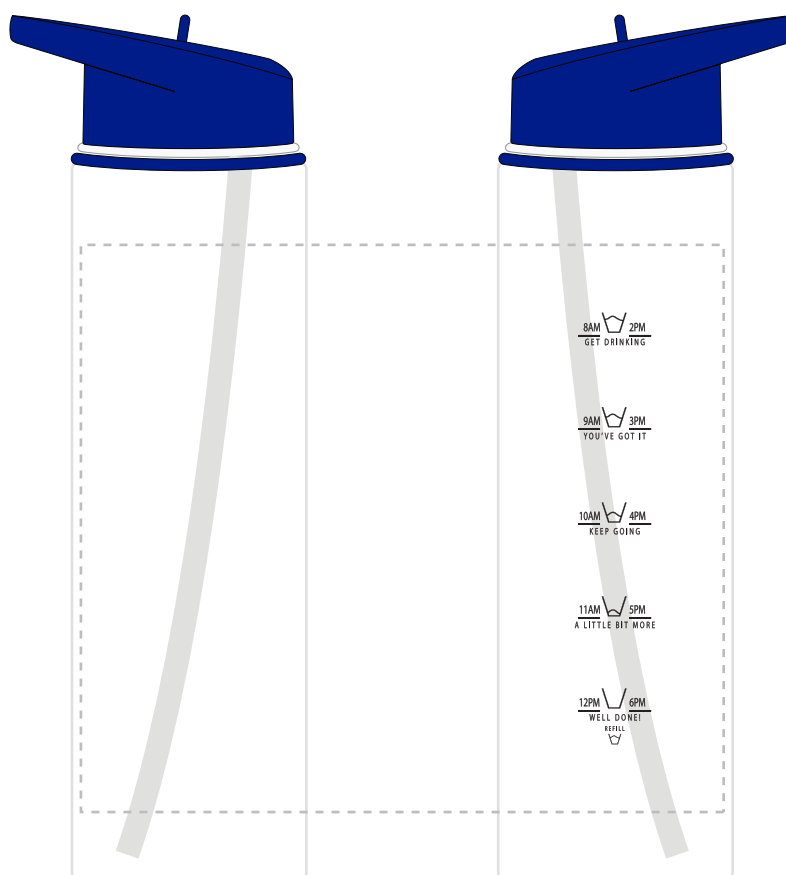

Your Ref:  
Our Ref:

Quantity:  
Version: 1

Product Code: MG9605  
Product Colour: BLUE

**PRINTING CONCERNS:**

We stock this item in the following colours

**PANTONE REFERENCE(S)**

- Colour 1
- Colour 2

ARTWORK SCALE 50%

LOGOS WILL BE DIRECTLY OPPOSITE  
LOGOS WILL NOT BE DIRECTLY OPPOSITE

Product Image for visualisation  
- colours may vary

The dashed line is to demonstrate print area and will not appear on your printed item