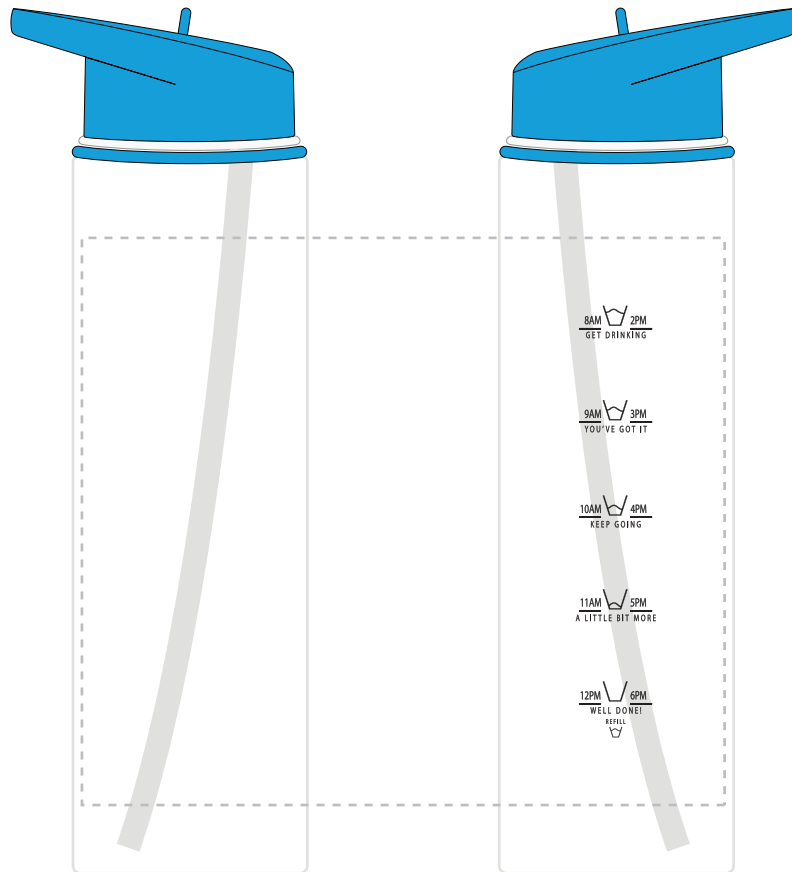

Your Ref:
Our Ref:

Quantity:
Version: 1

Product Code: MG9605
Product Colour: CYAN

PRINTING CONCERNS:

We stock this item in the following colours

**PANTONE REFERENCE(S)**

- Colour 1
- Colour 2

ARTWORK SCALE 50%

LOGOS WILL BE DIRECTLY OPPOSITE
LOGOS WILL NOT BE DIRECTLY OPPOSITE

Product Image for visualisation
- colours may vary

The dashed line is to demonstrate print area and will not appear on your printed item