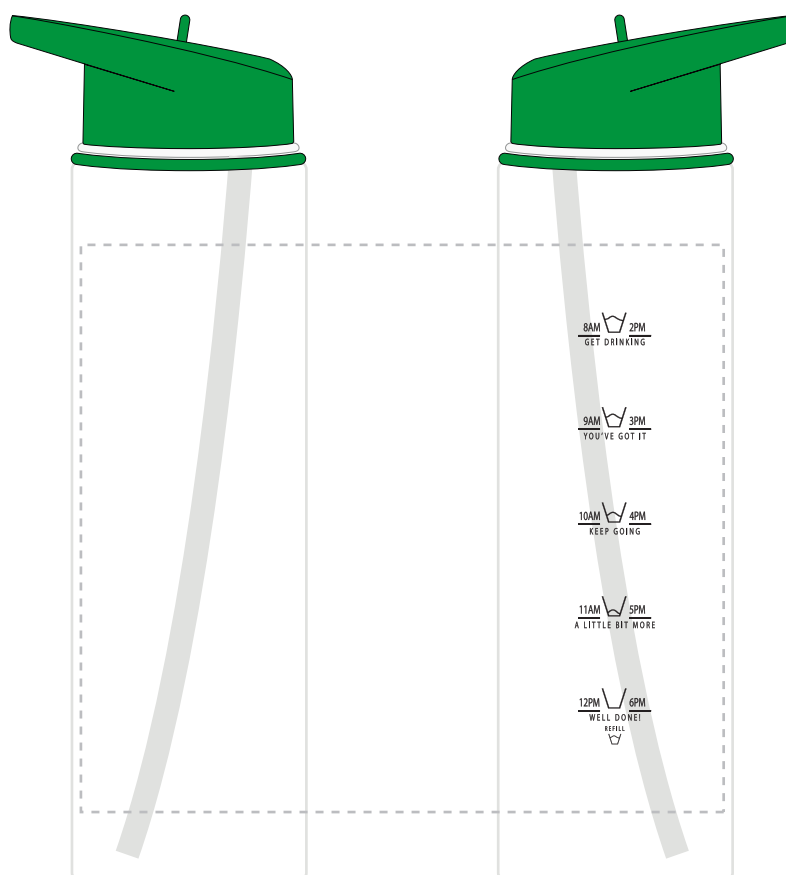

Your Ref:
Our Ref:Quantity:
Version: 1Product Code: MG9605
Product Colour: GREEN**PRINTING CONCERNS:**

We stock this item in the following colours

**PANTONE REFERENCE(S)**

- Colour 1
- Colour 2

ARTWORK SCALE 50%

LOGOS WILL BE DIRECTLY OPPOSITE
LOGOS WILL NOT BE DIRECTLY OPPOSITE

Product Image for visualisation
- colours may vary

The dashed line is to demonstrate print area and will not appear on your printed item