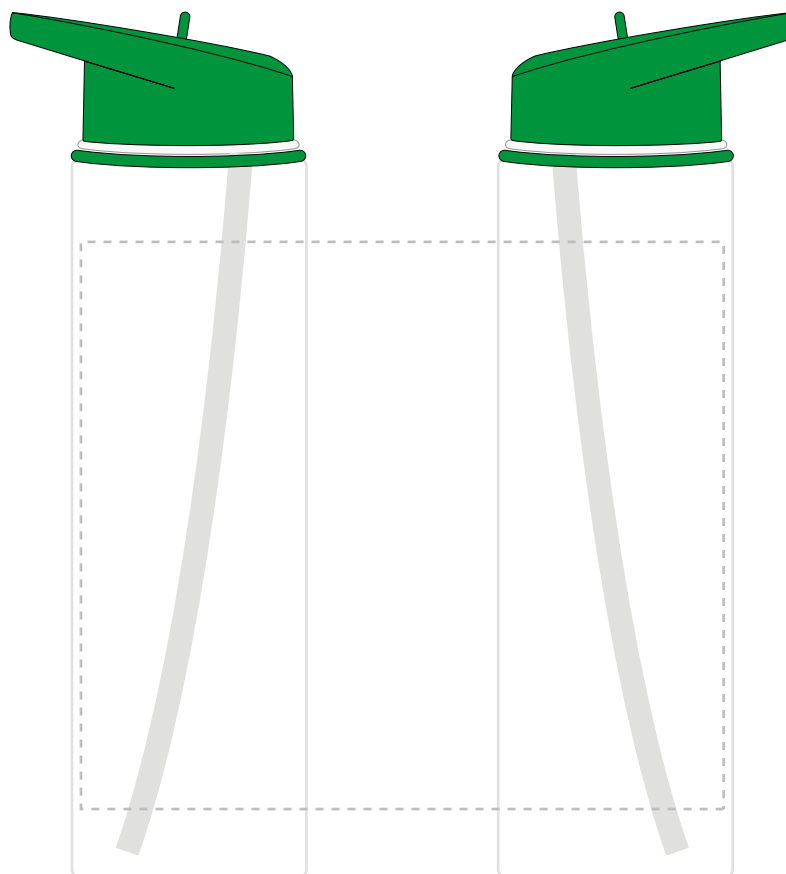

Your Ref:
Our Ref:Quantity:
Version: 1Product Code: MG9605
Product Colour: GREEN**PRINTING CONCERNS:**

We stock this item in the following colours

**PANTONE REFERENCE(S)**

- Colour 1
- Colour 2

ARTWORK SCALE 50%

LOGOS WILL BE DIRECTLY OPPOSITE
LOGOS WILL NOT BE DIRECTLY OPPOSITE

Product Image for visualisation
- colours may vary

The dashed line is to demonstrate print area and will not appear on your printed item

To proceed, please approve visual via the online system.

ARTWORK SCALE 100%
Max Print Area: 170mm x 150mm