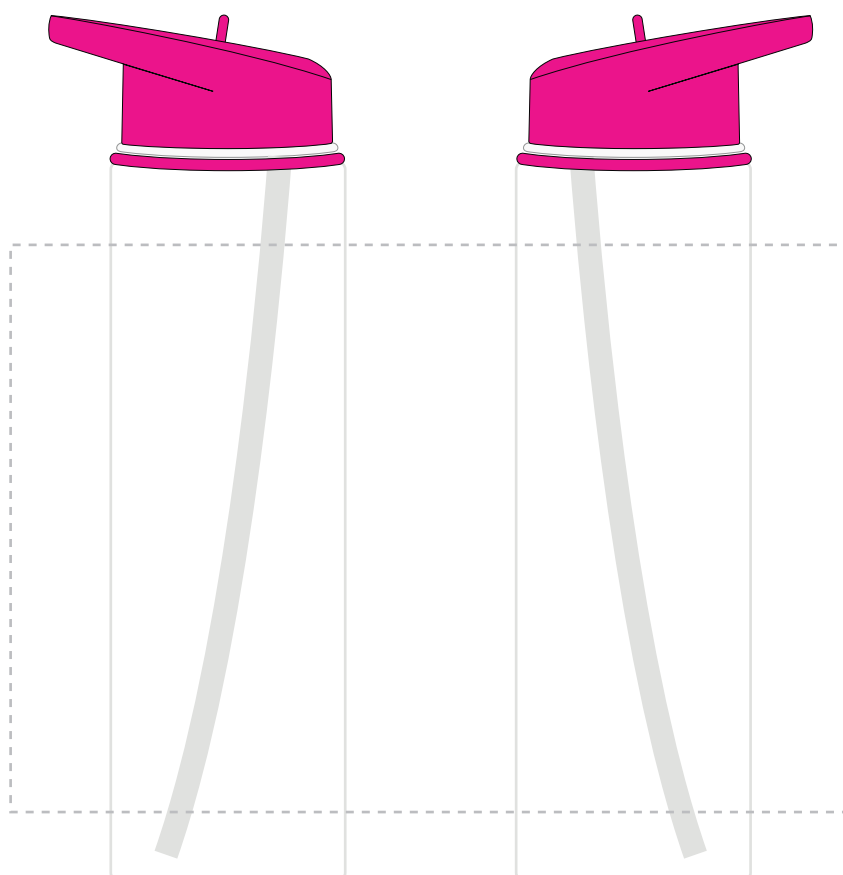

Your Ref:
Our Ref:

Quantity:
Version: 1

Product Code: MG9605
Product Colour: PINK

PRINTING CONCERNS:

We stock this item in the following colours

**PANTONE REFERENCE(S)**

 Full colour printing

ARTWORK SCALE 50%

LOGOS WILL BE DIRECTLY OPPOSITE
LOGOS WILL NOT BE DIRECTLY OPPOSITE

Product Image for visualisation
- colours may vary

The dashed line is to demonstrate print area and will not appear on your printed item

To proceed, please approve visual via the online system.

ARTWORK SCALE 100%
Max Print Area: 222mm x 150mm