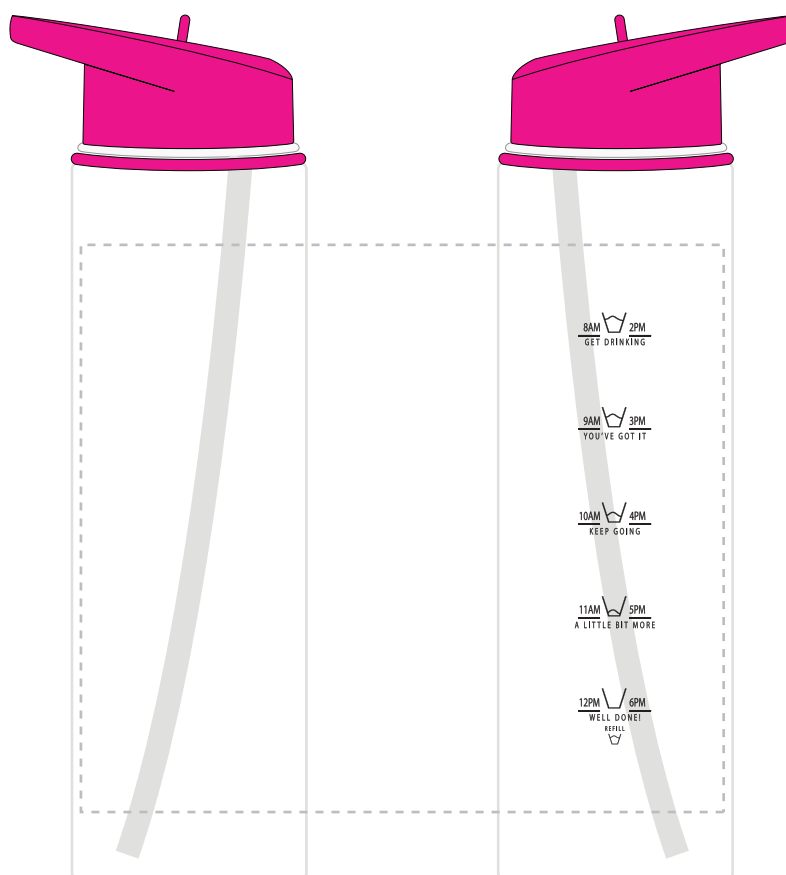

Your Ref:  
Our Ref:

Quantity:  
Version: 1

Product Code: MG9605  
Product Colour: PINK

**PRINTING CONCERNS:**

We stock this item in the following colours

**PANTONE REFERENCE(S)**

- Colour 1
- Colour 2

ARTWORK SCALE 50%

LOGOS WILL BE DIRECTLY OPPOSITE  
LOGOS WILL NOT BE DIRECTLY OPPOSITE

Product Image for visualisation  
- colours may vary

The dashed line is to demonstrate print area and will not appear on your printed item