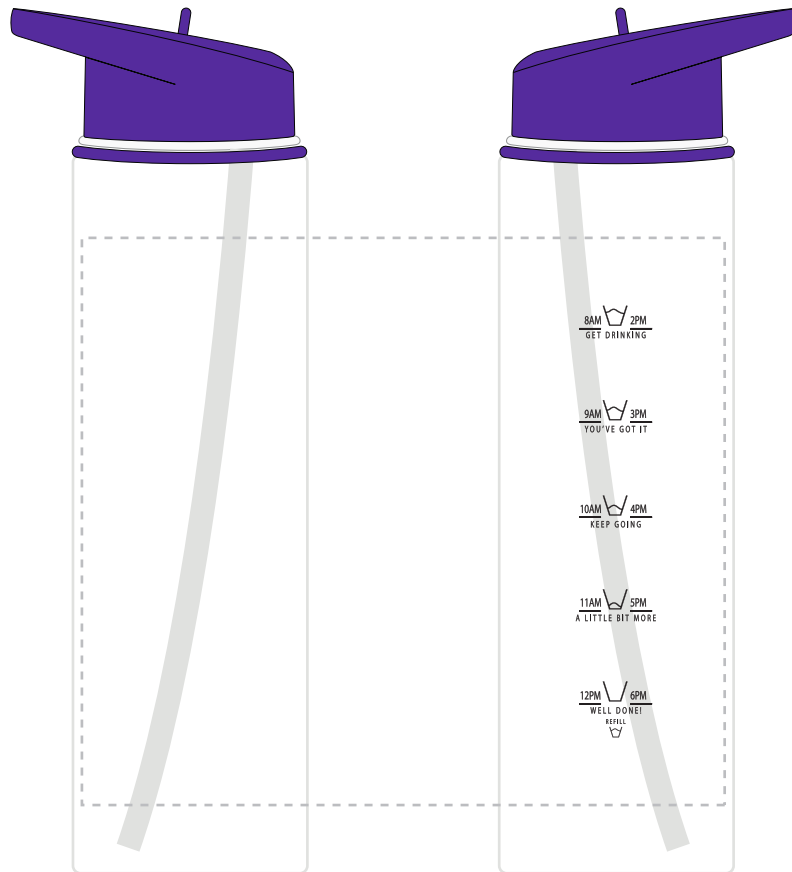

Your Ref:
Our Ref:

Quantity:
Version: 1

Product Code: MG9605
Product Colour: PURPLE

PRINTING CONCERNS:

We stock this item in the following colours

**PANTONE REFERENCE(S)**

- Colour 1
- Colour 2

ARTWORK SCALE 50%

LOGOS WILL BE DIRECTLY OPPOSITE
LOGOS WILL NOT BE DIRECTLY OPPOSITE

Product Image for visualisation
- colours may vary

The dashed line is to demonstrate print area and will not appear on your printed item