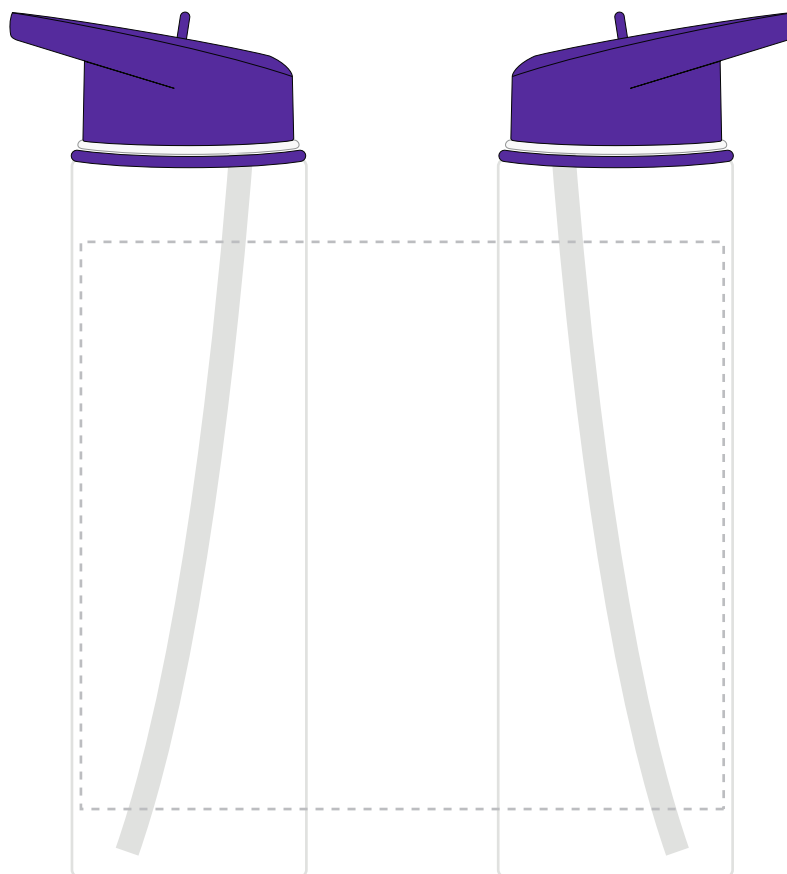

Your Ref:  
Our Ref:Quantity:  
Version: 1Product Code: MG9605  
Product Colour: PURPLE**PRINTING CONCERNS:**

We stock this item in the following colours

**PANTONE REFERENCE(S)**

- Colour 1
- Colour 2

ARTWORK SCALE 50%

LOGOS WILL BE DIRECTLY OPPOSITE  
LOGOS WILL NOT BE DIRECTLY OPPOSITE

Product Image for visualisation  
- colours may vary

The dashed line is to demonstrate print area and will not appear on your printed item

To proceed, please approve visual via the online system.

ARTWORK SCALE 100%  
Max Print Area: 170mm x 150mm