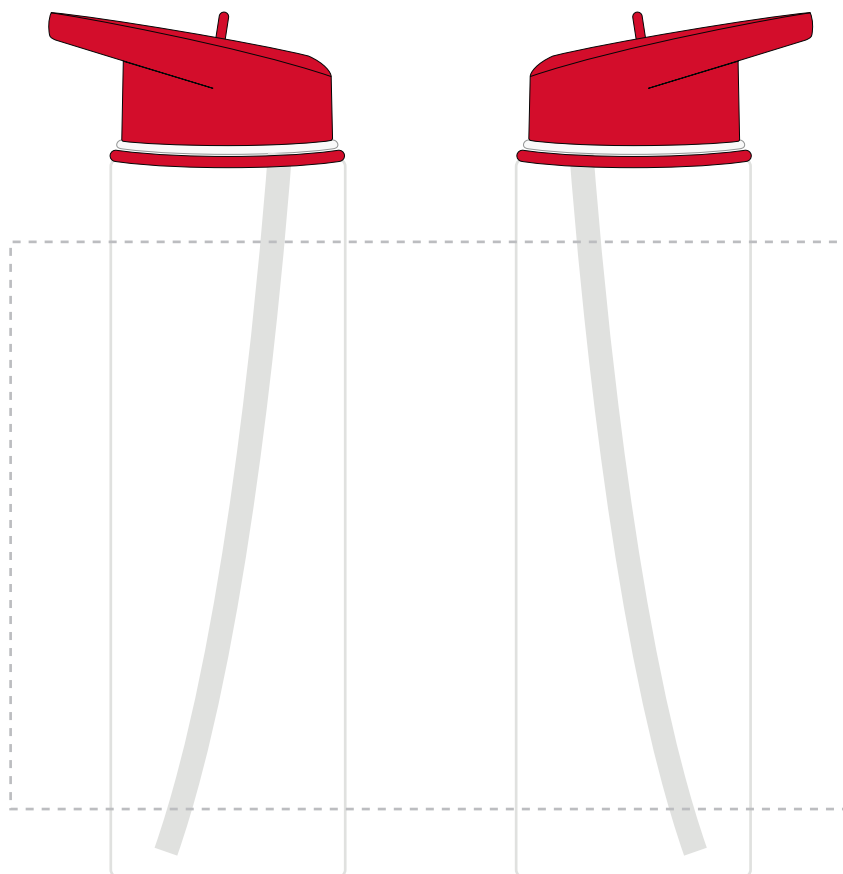

Your Ref:

Quantity:

Product Code: MG9605

Our Ref:

Version: 1

Product Colour: RED

**PRINTING CONCERNS:**

We stock this item in the following colours

**PANTONE REFERENCE(S)**
 Full colour printing

ARTWORK SCALE 50%

LOGOS WILL BE DIRECTLY OPPOSITE  
LOGOS WILL NOT BE DIRECTLY OPPOSITE

Product Image for visualisation  
- colours may vary

The dashed line is to demonstrate print area and will not appear on your printed item

To proceed, please approve visual via the online system.

ARTWORK SCALE 100%  
Max Print Area: 222mm x 150mm