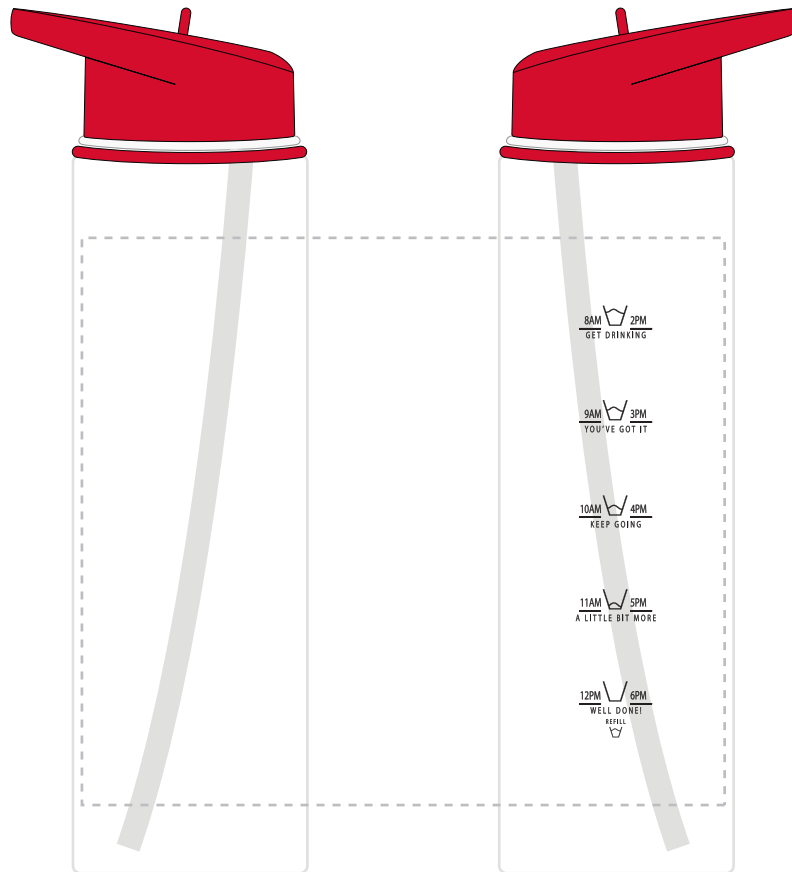

Your Ref:
Our Ref:

Quantity:
Version: 1

Product Code: MG9605
Product Colour: RED

PRINTING CONCERNS:

We stock this item in the following colours

**PANTONE REFERENCE(S)**

- Colour 1
- Colour 2

ARTWORK SCALE 50%

LOGOS WILL BE DIRECTLY OPPOSITE
LOGOS WILL NOT BE DIRECTLY OPPOSITE

Product Image for visualisation
- colours may vary

The dashed line is to demonstrate print area and will not appear on your printed item