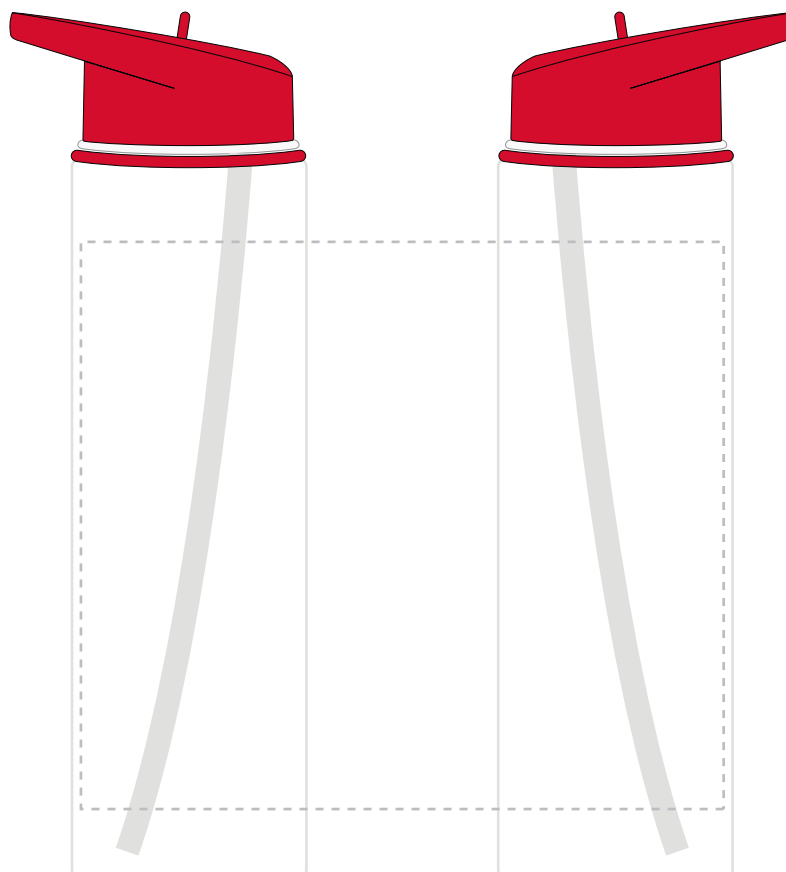

Your Ref:
Our Ref:Quantity:
Version: 1Product Code: MG9605
Product Colour: RED**PRINTING CONCERNS:**

We stock this item in the following colours

**PANTONE REFERENCE(S)**

- Colour 1
- Colour 2

ARTWORK SCALE 50%

LOGOS WILL BE DIRECTLY OPPOSITE
LOGOS WILL NOT BE DIRECTLY OPPOSITE

Product Image for visualisation
- colours may vary

The dashed line is to demonstrate print area and will not appear on your printed item

To proceed, please approve visual via the online system.

ARTWORK SCALE 100%
Max Print Area: 170mm x 150mm