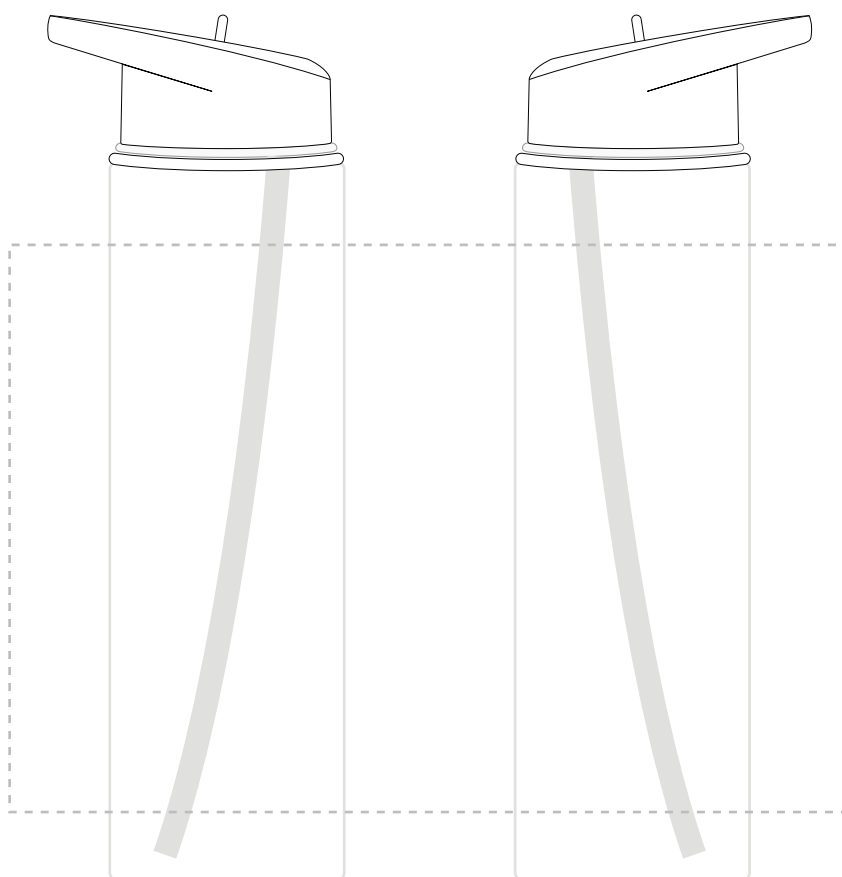

**PANTONE REFERENCE(S)**

Full colour printing

ARTWORK SCALE 50%

LOGOS WILL BE DIRECTLY OPPOSITE
LOGOS WILL NOT BE DIRECTLY OPPOSITE

Product Image for visualisation
- colours may vary

The dashed line is to demonstrate print area and will not appear on your printed item

To proceed, please approve visual via the online system.

ARTWORK SCALE 100%
Max Print Area: 222mm x 150mm