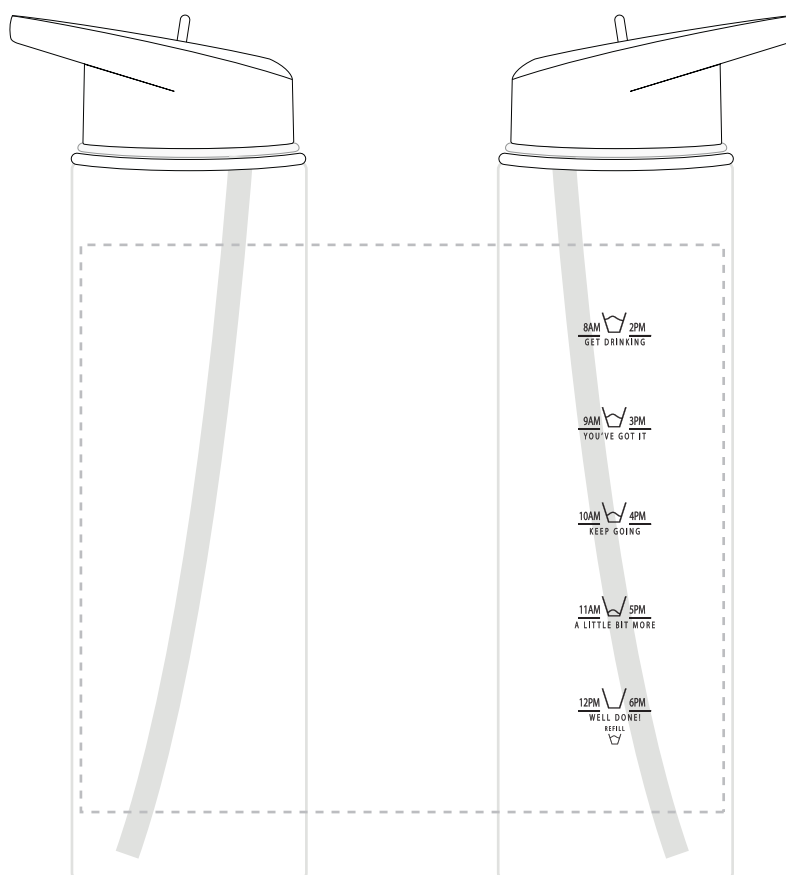

Your Ref:  
Our Ref:

Quantity:  
Version: 1

Product Code: MG9605  
Product Colour: WHITE

**PRINTING CONCERNS:**

We stock this item in the following colours

**PANTONE REFERENCE(S)**

- Colour 1
- Colour 2

ARTWORK SCALE 50%

LOGOS WILL BE DIRECTLY OPPOSITE  
LOGOS WILL NOT BE DIRECTLY OPPOSITE

Product Image for visualisation  
- colours may vary

The dashed line is to demonstrate print area and will not appear on your printed item