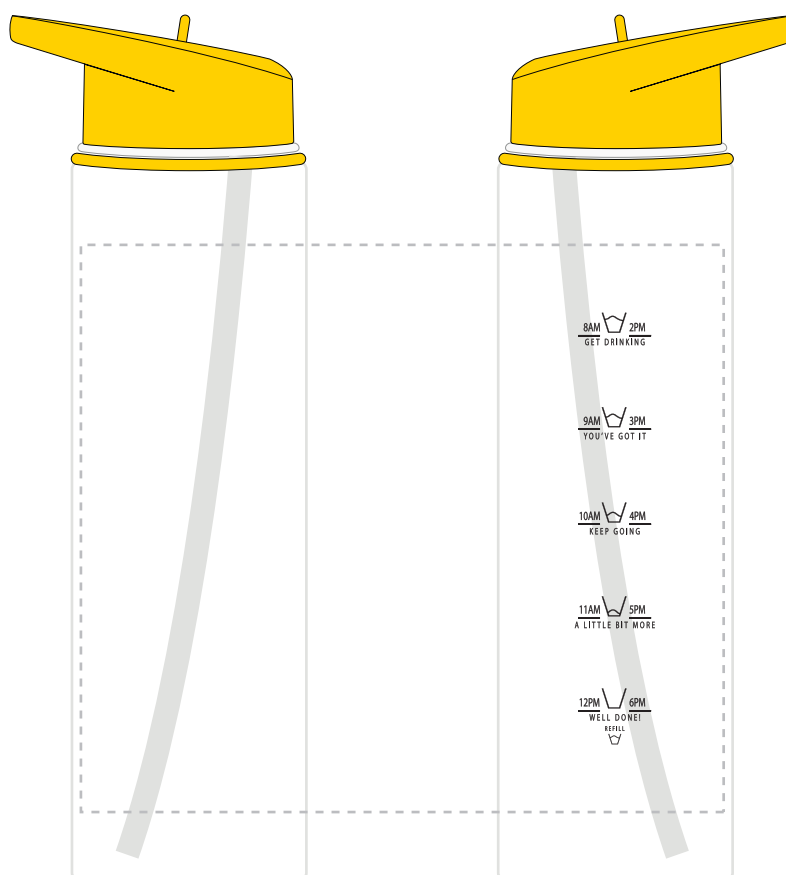

Your Ref:
Our Ref:Quantity:
Version: 1Product Code: MG9605
Product Colour: YELLOW**PRINTING CONCERNS:**

We stock this item in the following colours

**PANTONE REFERENCE(S)**

- Colour 1
- Colour 2

ARTWORK SCALE 50%

LOGOS WILL BE DIRECTLY OPPOSITE
LOGOS WILL NOT BE DIRECTLY OPPOSITE

Product Image for visualisation
- colours may vary

The dashed line is to demonstrate print area and will not appear on your printed item