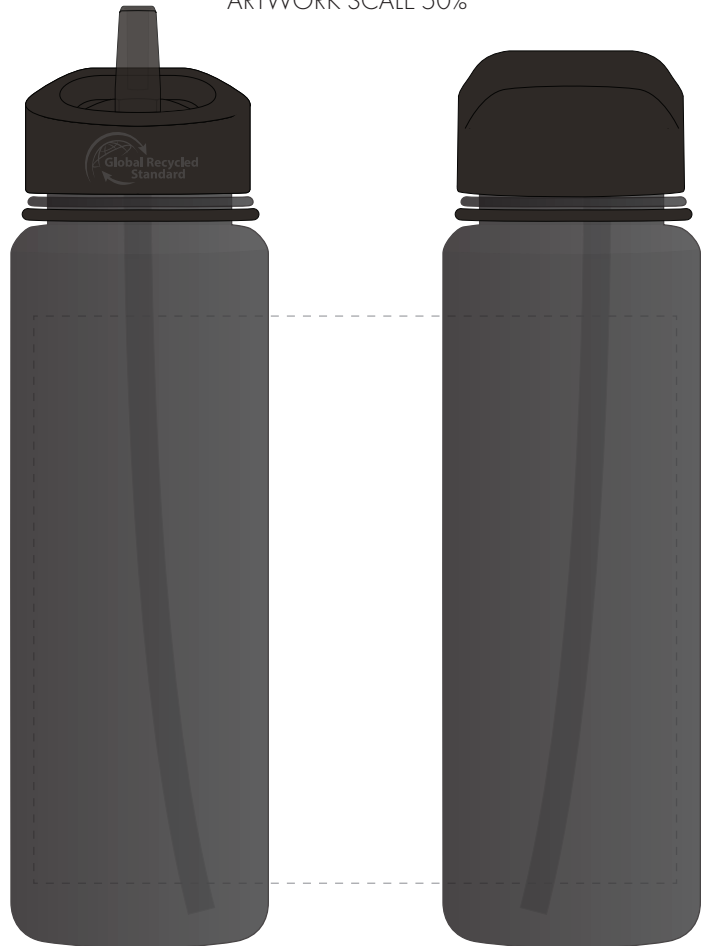

Your Ref:	Quantity:	Product Code: MG9608
Our Ref:	Version: 1	Product Colour: BLACK

**PRINTING CONCERNS:****PRODUCT INFO: LOGO MAY NOT LINE UP TO SIPPER**

- Logos will be directly opposite
- Logos will NOT be directly opposite

We stock this item in the following colours

**PANTONE REFERENCE(S)**

- Colour 1
- Colour 2

Product Image for visualisation  
- colours may vary

ARTWORK SCALE 50%

The dashed line is to demonstrate print area and will not appear on your printed item